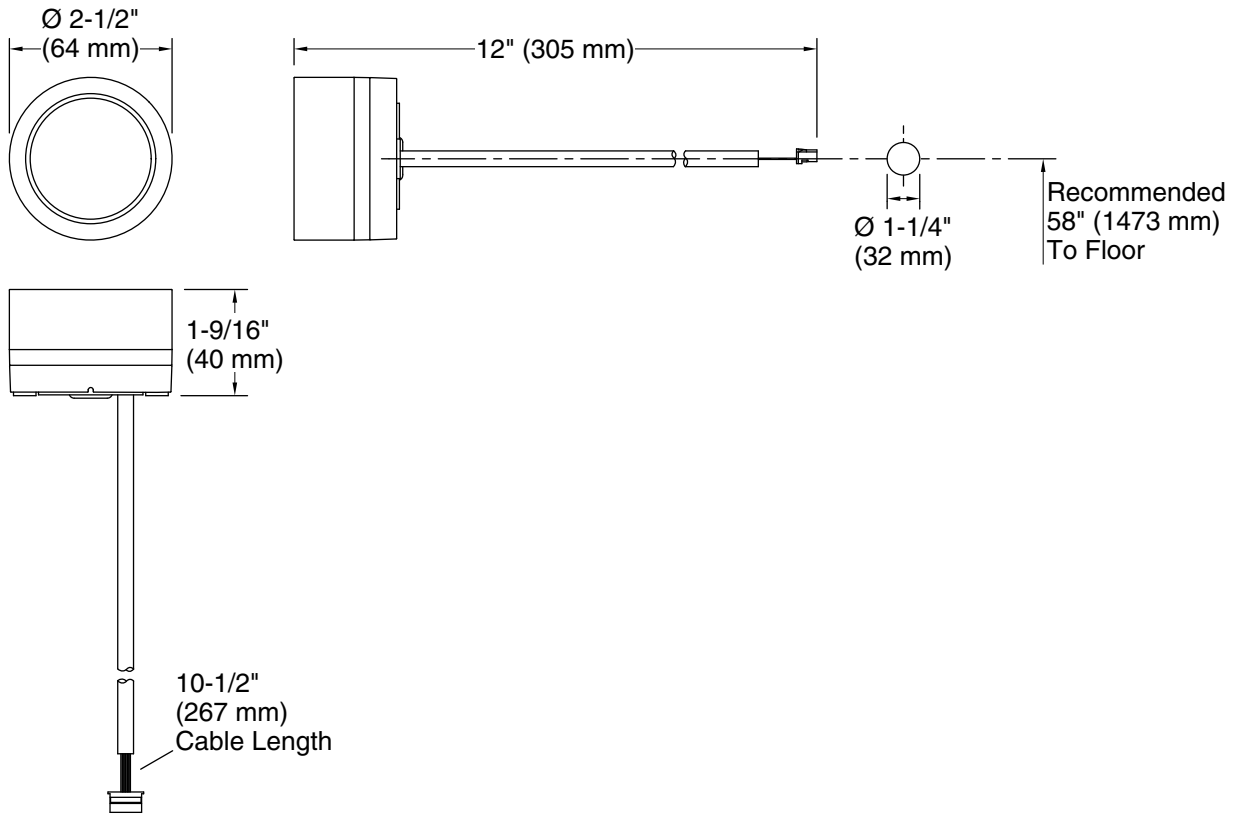

Available Colors/Finishes

Color tiles intended for reference only.

Color	Code	Description
	CP	Polished Chrome
	BL	Matte Black

Technical Information

All product dimensions are nominal.

Drain included: No

Handshower: