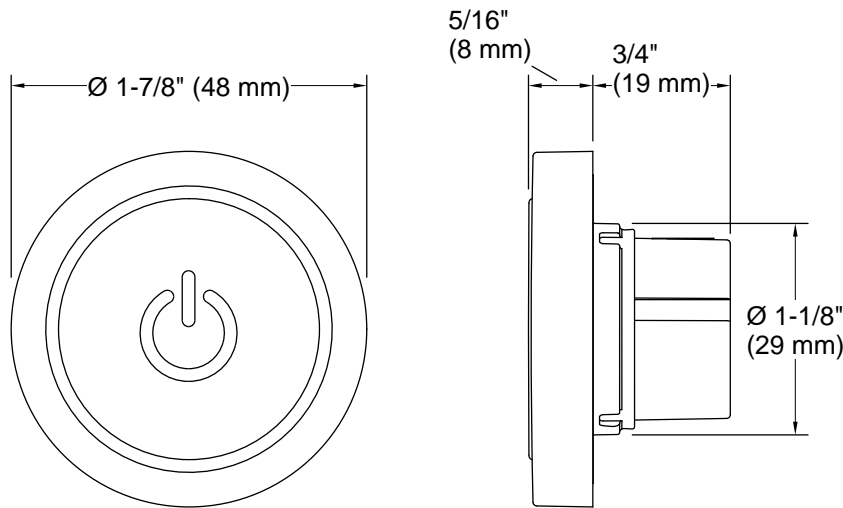

Technical Information

All product dimensions are nominal.

Drain included: No

Spout:

Handshower:

Rated maximum flow: 0 gal/min (0 l/min)

Max. Ambient temp: 104°F (40°C)

Min. Operating temp: 86°F (30°C)

Max. Operating temp: 120°F (48.9°C)

Max. Relative humidity condensing: 100%

Notes

Install this product according to the installation instructions.