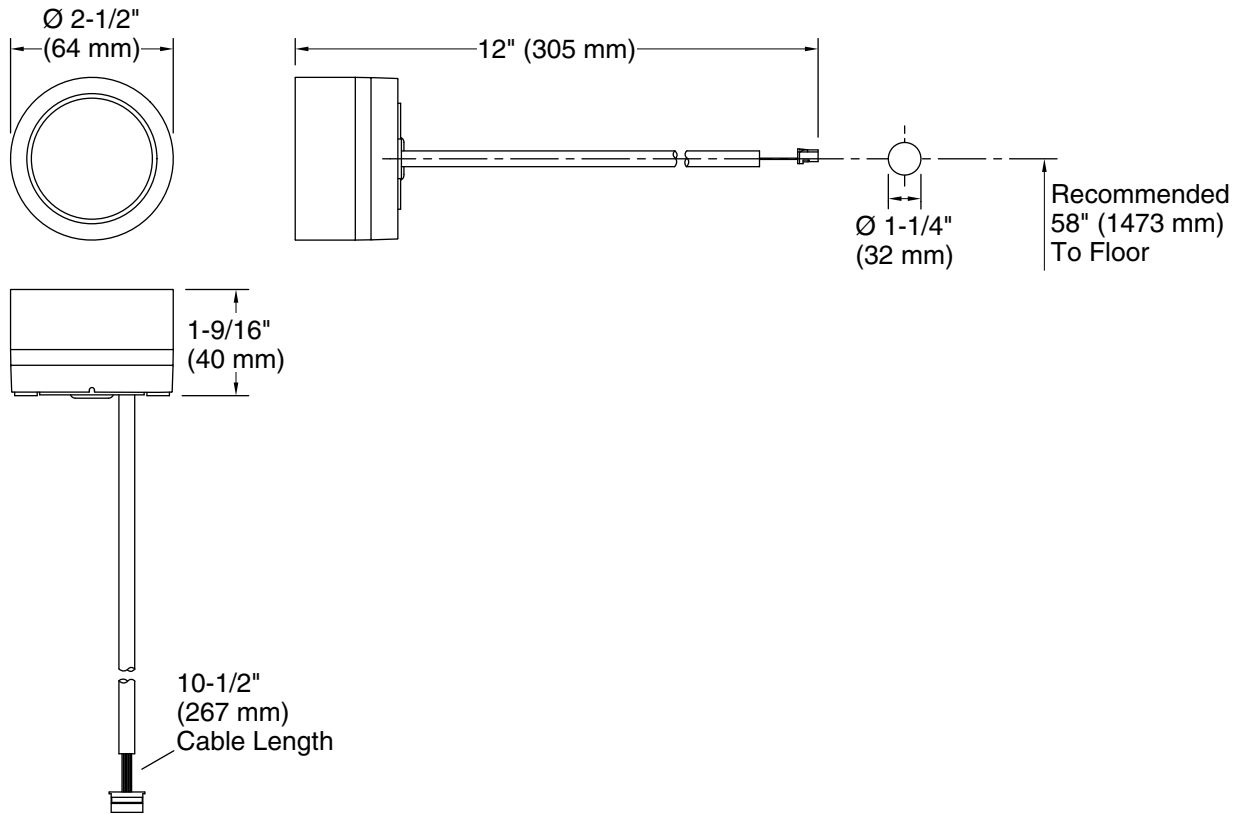

Available Colors/Finishes

Color tiles intended for reference only.

Color	Code	Description
	CP	Polished Chrome
	BL	Matte Black

Technical Information

All product dimensions are nominal.

Drain included: No

Handshower: