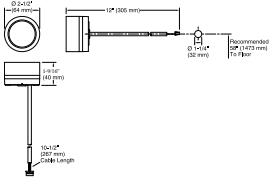

Technical Information

All product dimensions are nominal.

Drain included: No

Handshower:

Rated maximum flow: 0 gal/min (0 l/min)

Bluetooth® range: 32 ft (9.8 m)

Bluetooth® version: 4.1

Max. Ambient temp: 140°F (60°C)

Min. Operating temp: 86°F (30°C)

Max. Operating temp: 120°F (48.9°C)

Max. Relative humidity condensing: 100%