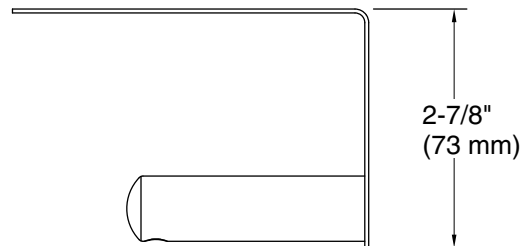

Kumin™
Covered horizontal toilet paper holder
K-29221

Features

- Storage tray is convenient for holding personal items
- Open-ended holder makes changing toilet paper quick and simple
- Coordinates with other products in the Kumin® collection

Technical Information

All product dimensions are nominal.

Material: Stainless Steel, Zinc

Notes

Install this product according to the installation instructions.