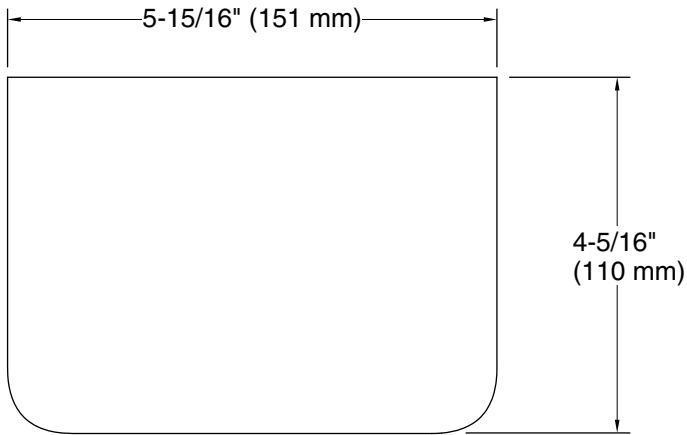

Kumin™
Covered horizontal toilet paper holder
K-29221

Features

- Storage tray is convenient for holding personal items
- Open-ended holder makes changing toilet paper quick and simple
- Coordinates with other products in the Kumin® collection

Technical Information

All product dimensions are nominal.

Material: Stainless Steel, Zinc

Notes

Install this product according to the installation instructions.