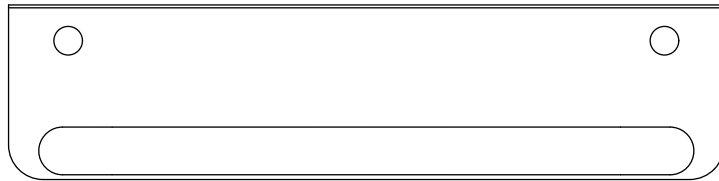

Kumin™
Covered double toilet paper holder
K-29224

Features

- Storage tray is convenient for holding personal items
- Open-ended holder makes changing toilet paper quick and simple
- Holds two rolls of toilet paper
- Coordinates with other products in the Kumin® collection

Color	Code	Description
	CP	Polished Chrome
	BN	Vibrant® Brushed Nickel
	BL	Matte Black

Technical Information

All product dimensions are nominal.

Material: Zinc, Stainless Steel

Notes

Install this product according to the installation instructions.