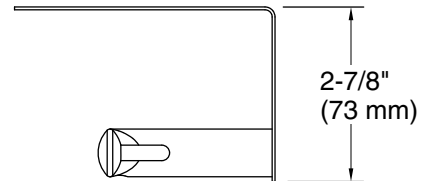

Kumin™
Covered double toilet paper holder
K-29224

Features

- Storage tray is convenient for holding personal items
- Open-ended holder makes changing toilet paper quick and simple
- Holds two rolls of toilet paper
- Coordinates with other products in the Kumin® collection

Color	Code	Description
	CP	Polished Chrome
	BN	Vibrant® Brushed Nickel
	BL	Matte Black

Technical Information

All product dimensions are nominal.

Material: Zinc, Stainless Steel

Notes

Install this product according to the installation instructions.