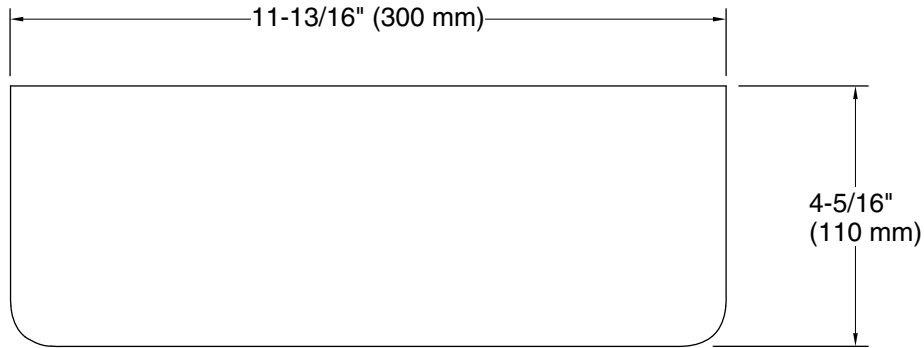

Kumin™
Covered double toilet paper holder
K-29224

Features

- Storage tray is convenient for holding personal items
- Open-ended holder makes changing toilet paper quick and simple
- Holds two rolls of toilet paper
- Coordinates with other products in the Kumin® collection

Color	Code	Description
	CP	Polished Chrome
	BN	Vibrant® Brushed Nickel
	BL	Matte Black

Technical Information

All product dimensions are nominal.

Material: Zinc, Stainless Steel

Notes

Install this product according to the installation instructions.