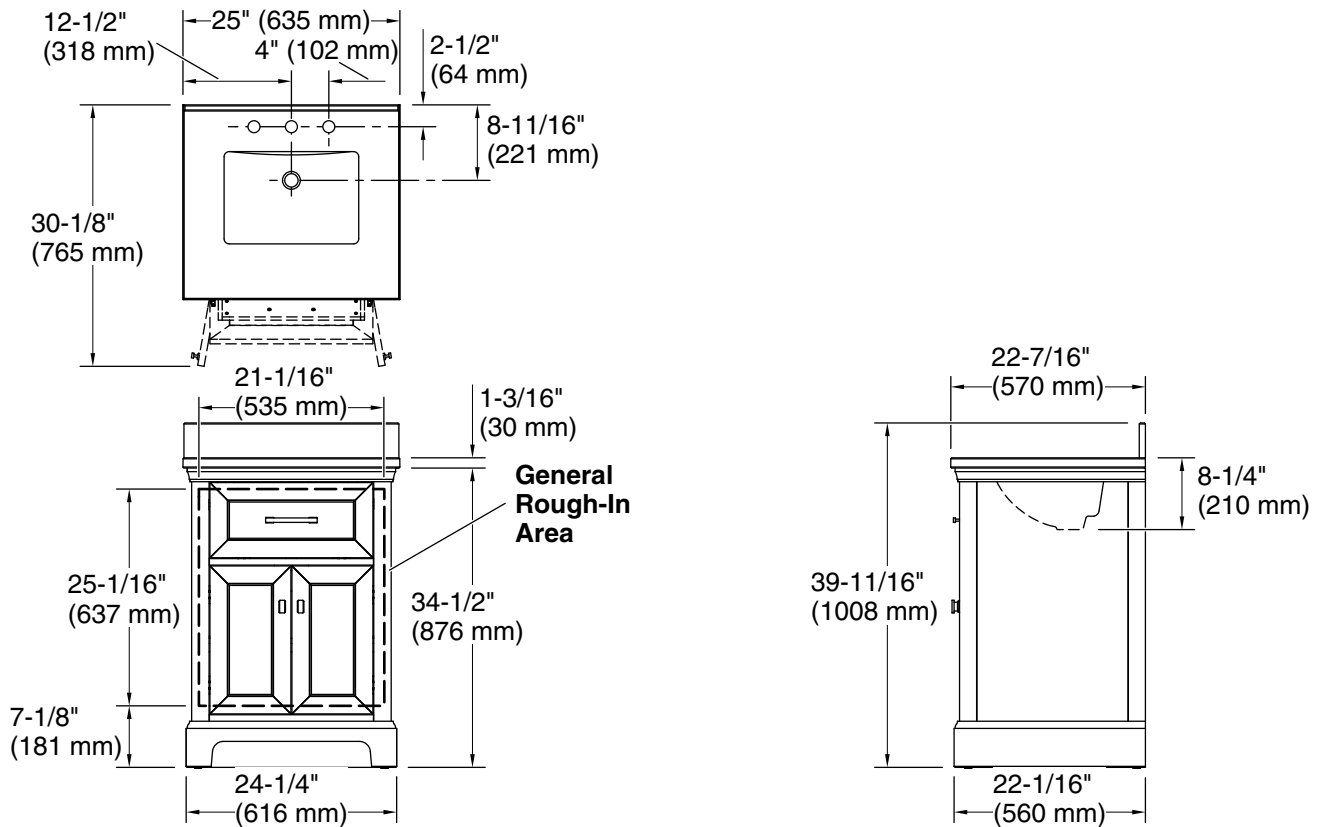

### Features

- Set includes cabinet, precut quartz vanity top, backsplash, sink, cabinet hardware
- Convenient tilt-down drawer for storing smaller, frequently-used items
- Three-way adjustable slow-close door hinges for easy cabinet access
- 20" (508 mm) cabinet interior provides ample storage space
- Finish-matched cabinet interior offers generous clearance for plumbing
- Vanity top has 8" (203 mm) widespread faucet holes; requires deck-mount faucet (sold separately)
- Vibrant® Brushed Nickel hardware included on White vanities, Vibrant Brushed Moderne Brass hardware on Ferrous Grey and Tidal Blue vanities, and Matte Black hardware on Light Oak vanities
- White quartz vanity top and backsplash add beauty and long-lasting durability

### Technical Information

All product dimensions are nominal.