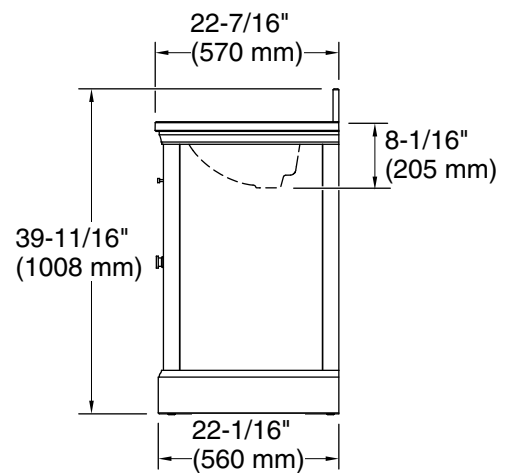

Features

- Set includes cabinet, precut quartz vanity top, backsplash, sink, cabinet hardware
- Convenient tilt-down drawer for storing smaller, frequently-used items
- Three-way adjustable slow-close door hinges for easy cabinet access
- 20" (508 mm) cabinet interior provides ample storage space
- Finish-matched cabinet interior offers generous clearance for plumbing
- Vanity top has 8" (203 mm) widespread faucet holes; requires deck-mount faucet (sold separately)
- Vibrant® Brushed Nickel hardware included on White vanities, Vibrant Brushed Moderne Brass hardware on Ferrous Grey and Tidal Blue vanities, and Matte Black hardware on Light Oak vanities
- White quartz vanity top and backsplash add beauty and long-lasting durability

Material

- Vitreous china sink
- Solid wood and moisture-resistant MDF

Installation

- Separate vanity top makes for simplified installation
- Easy installation – no special tools required

Codes/Standards

ASME A112.19.2/CSA B45.1

Technical Information

All product dimensions are nominal.

Notes

Install this product according to the installation instructions.

Select the type of fastener based upon the wall material. Two 250 lb (113.4 kg) minimum load bearing fasteners are recommended.