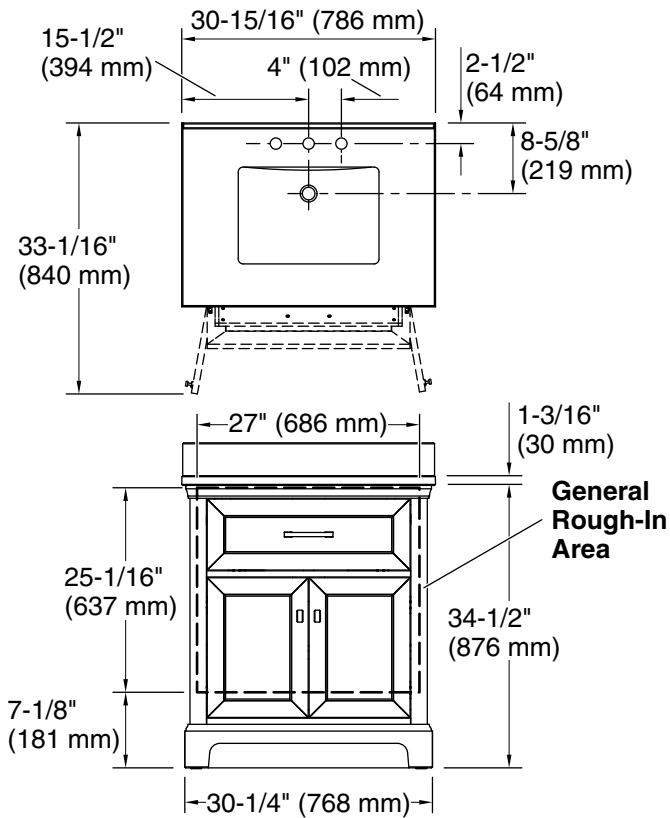

Features

- Set includes cabinet, precut quartz vanity top, backsplash, sink, cabinet hardware
- Convenient tilt-down drawer for storing smaller, frequently-used items
- Three-way adjustable slow-close door hinges for easy cabinet access
- 20" (508 mm) cabinet interior provides ample storage space
- Finish-matched cabinet interior offers generous clearance for plumbing
- Vanity top has 8" (203 mm) widespread faucet holes; requires deck-mount faucet (sold separately)
- Vibrant® Brushed Nickel hardware included on White vanities, Vibrant Brushed Moderne Brass hardware on Ferrous Grey and Tidal Blue vanities, and Matte Black hardware on Light Oak vanities
- White quartz vanity top and backsplash add beauty and long-lasting durability

Technical Information

All product dimensions are nominal.

Notes

Install this product according to the installation instructions.

Select the type of fastener based upon the wall material. Two 250 lb (113.4 kg) minimum load bearing fasteners are recommended.