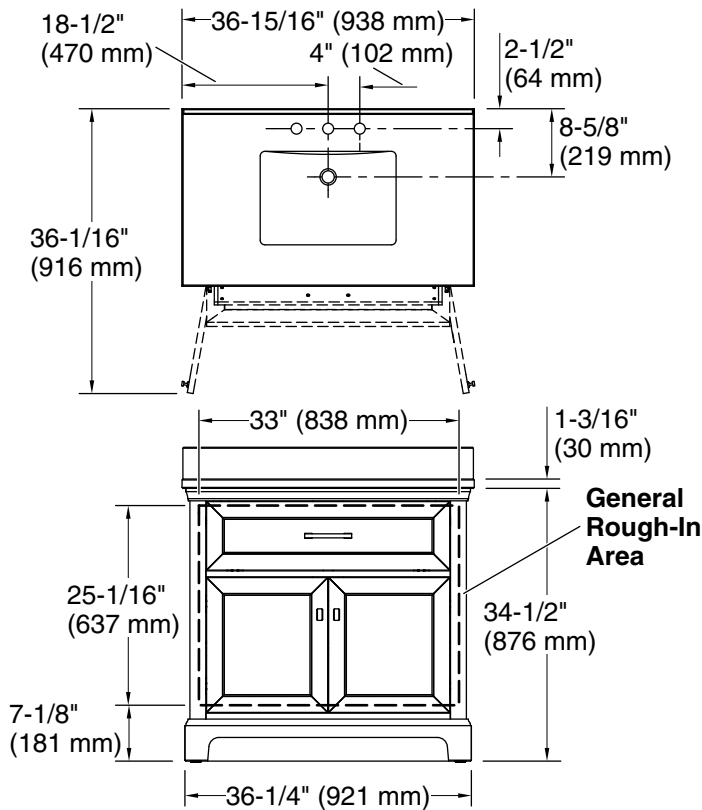

Features

- Set includes cabinet, precut quartz vanity top, backsplash, sink, cabinet hardware
- Convenient tilt-down drawer for storing smaller, frequently-used items
- Three-way adjustable slow-close door hinges for easy cabinet access
- 20" (508 mm) cabinet interior provides ample storage space
- Finish-matched cabinet interior offers generous clearance for plumbing
- Vanity top has 8" (203 mm) widespread faucet holes; requires deck-mount faucet (sold separately)
- Vibrant® Brushed Nickel hardware included on White vanities, Vibrant Brushed Moderne Brass hardware on Ferrous Grey and Tidal Blue vanities, and Matte Black hardware on Light Oak vanities
- White quartz vanity top and backsplash add beauty and long-lasting durability

Technical Information

All product dimensions are nominal.

Notes

Install this product according to the installation instructions.

Select the type of fastener based upon the wall material. Two 250 lb (113.4 kg) minimum load bearing fasteners are recommended.