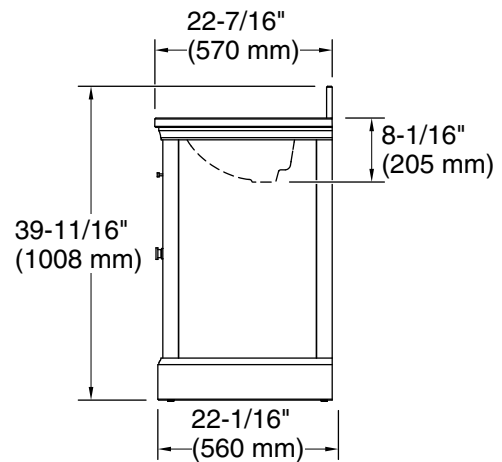

Features

- Set includes cabinet, precut quartz vanity top, backsplash, sink, cabinet hardware
- Convenient tilt-down drawer for storing smaller, frequently-used items
- Three-way adjustable slow-close door hinges for easy cabinet access
- 20" (508 mm) cabinet interior provides ample storage space
- Finish-matched cabinet interior offers generous clearance for plumbing
- Vanity top has 8" (203 mm) widespread faucet holes; requires deck-mount faucet (sold separately)
- Vibrant® Brushed Nickel hardware included on White vanities, Vibrant Brushed Moderne Brass hardware on Ferrous Grey and Tidal Blue vanities, and Matte Black hardware on Light Oak vanities
- White quartz vanity top and backsplash add beauty and long-lasting durability

Material

- Vitreous china sink
- Solid wood and moisture-resistant MDF

Installation

- Separate vanity top makes for simplified installation
- Easy installation – no special tools required

Codes/Standards

ASME A112.19.2/CSA B45.1

Technical Information

All product dimensions are nominal.

Notes

Install this product according to the installation instructions.

Select the type of fastener based upon the wall material. Two 250 lb (113.4 kg) minimum load bearing fasteners are recommended.