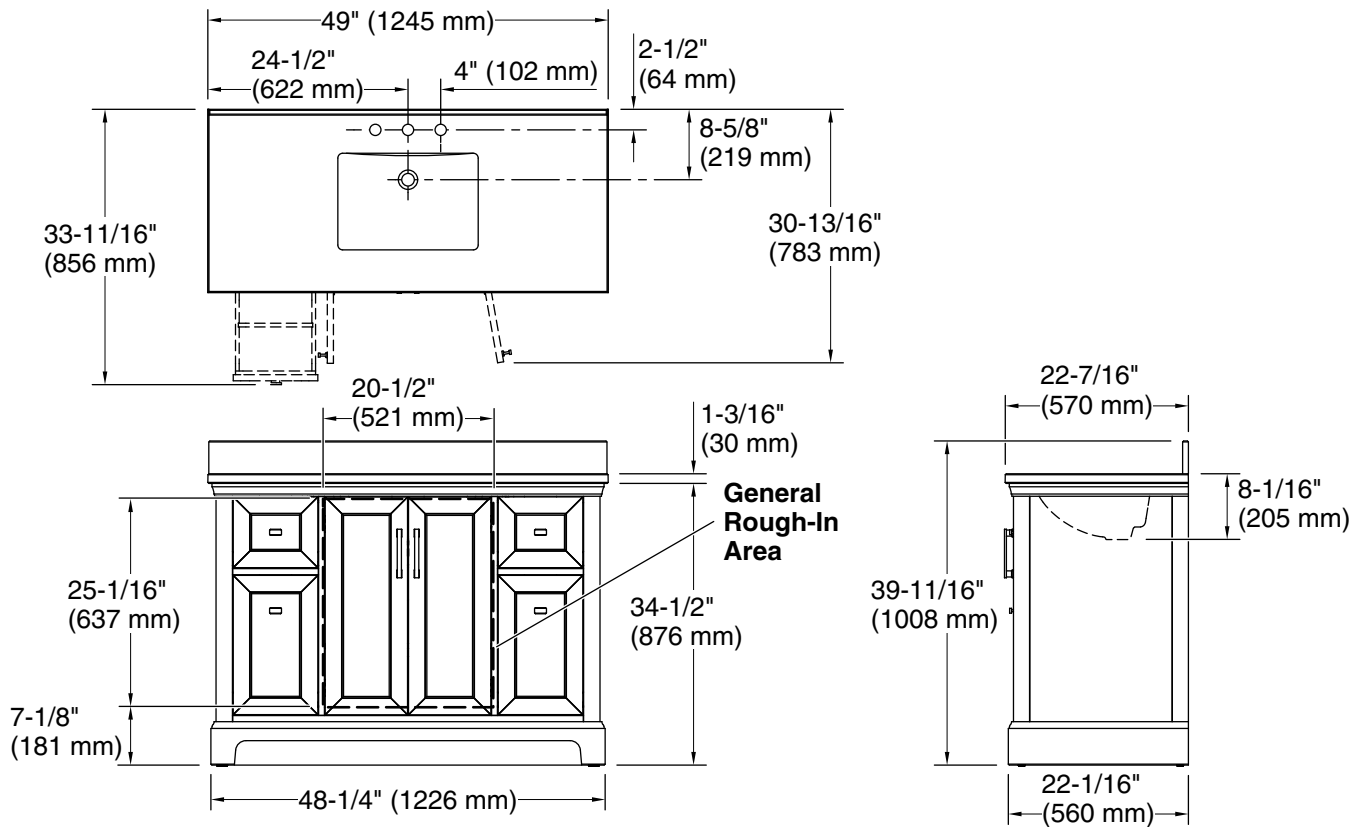

### Features

- Set includes cabinet, precut quartz vanity top, backsplash, sink, cabinet hardware
- Four full-extension 17" (432 mm) drawers with soft-close side-mount slides
- Three-way adjustable slow-close door hinges for easy cabinet access
- 20" (508 mm) cabinet interior provides ample storage space
- Finish-matched cabinet interior offers generous clearance for plumbing
- Vanity top has 8" (203 mm) widespread faucet holes; requires deck-mount faucet (sold separately)
- Vibrant® Brushed Nickel hardware included on White vanities, Vibrant Brushed Moderne Brass hardware on Ferrous Grey and Tidal Blue vanities, and Matte Black hardware on Light Oak vanities
- White quartz vanity top and backsplash add beauty and long-lasting durability

### Technical Information

All product dimensions are nominal.