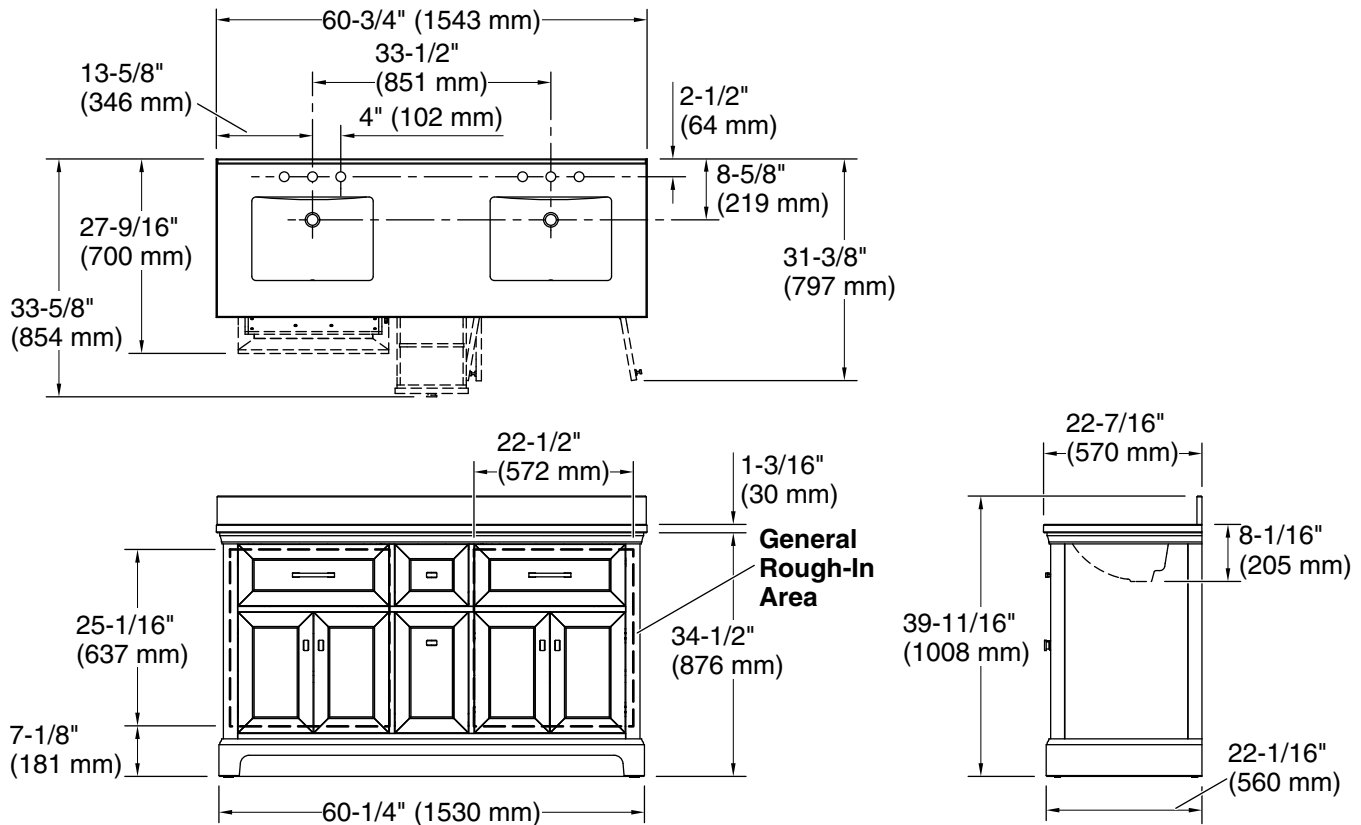

### Features

- Set includes cabinet, precut quartz vanity top, backsplash, sinks, cabinet hardware
- Convenient tilt-down drawer under each basin for storing smaller, frequently-used items
- Four full-extension 17" (432 mm) drawers with soft-close side-mount slides
- Three-way adjustable slow-close door hinges for easy cabinet access
- 20" (508 mm) cabinet interior provides ample storage space
- Finish-matched cabinet interior offers generous clearance for plumbing
- Vanity top has 8" (203 mm) widespread faucet holes; requires deck-mount faucets (sold separately)
- Vibrant® Brushed Nickel hardware included on White vanities, Vibrant Brushed Moderne Brass hardware on Ferrous Grey and Tidal Blue vanities, and Matte Black hardware on Light Oak vanities
- White quartz vanity top and backsplash add beauty and long-lasting durability

## Technical Information

All product dimensions are nominal.