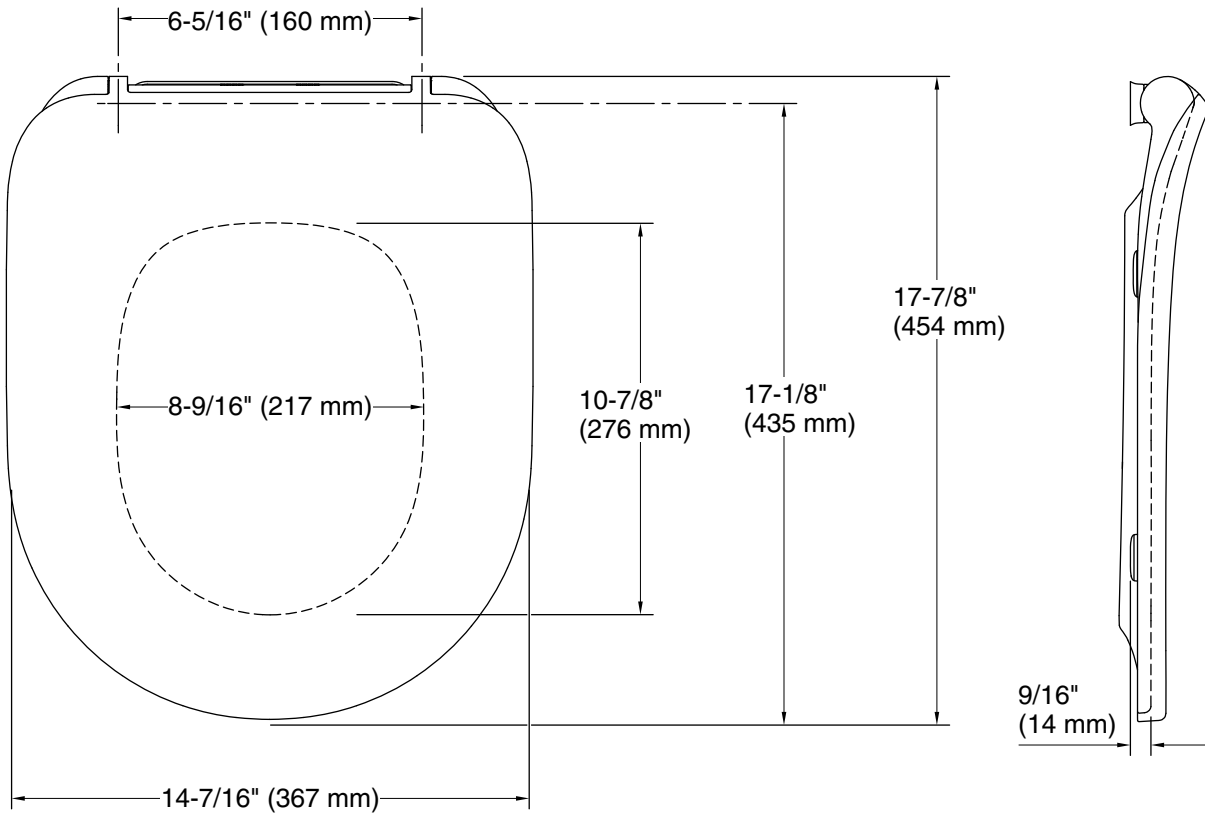

Color tiles intended for reference only.

Color Code Description

	0	White
	K4	Cashmere

Technical Information

All product dimensions are nominal.

Seat shape type: Round-front
Seat front type: Closed-front
Seat hinge type: Check
Seat-mounting holes: 6-5/16" (160 mm)