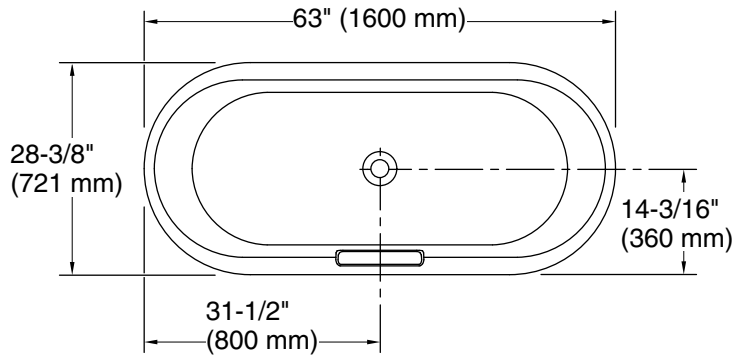

Features

- Freestanding design creates a striking focal point in your bathing area
- Oval basin creates a spacious bathing experience
- Integral lumbar support on both ends
- Slotted overflow allows for deep soaking
- 12-1/16" (306 mm) deep-soaking depth provides a luxurious bathing experience
- Safeguard® slip-resistant surface provides excellent traction underfoot
- Center drain
- Drain and integral overflow preinstalled to reduce installation time
- Sleek straight shroud design is easy to clean and lends itself to both transitional and contemporary bathrooms
- Requires K-36361 Volute bath drain trim (sold separately)

Material

- KOHLER® enameled cast iron bath
- White acrylic shroud
- Brass drain

Installation

- Freestanding

Required Products/Accessories

For freestanding installation
K-36361 Bath drain trim

Codes/Standards

Color	Code	Description
	0	White

Technical Information

All product dimensions are nominal.

Drain location:	Center
Basin area, bottom:	50-1/4" x 20-3/8" (1277 mm x 518 mm)
Basin area, top:	60-1/4" x 23-11/16" (1531 mm x 602 mm)
Weight:	333 lbs (151 kg)
Minimum floor load:	57.5 lbs/ft ² (280.7 kg/m ²)
Water depth:	12-1/16" (306 mm)
Water capacity:	42.45 gal (160.7 L)

Notes

Measure your actual product for rough-in details.

Install this product according to the installation instructions.

The hot water supply should be 70% of the capacity of the bath or greater. Installations will vary.