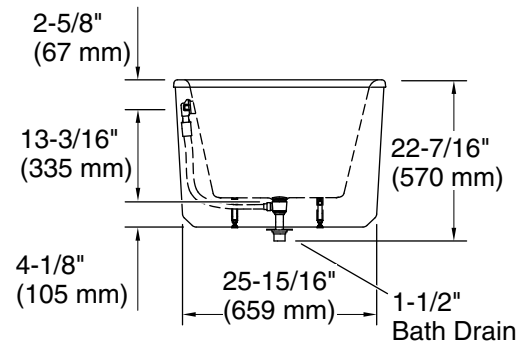

Features

- Freestanding design creates a striking focal point in your bathing area
- Oval basin creates a spacious bathing experience
- Integral lumbar support on both ends
- Slotted overflow allows for deep soaking
- 12-1/16" (306 mm) deep-soaking depth provides a luxurious bathing experience
- Safeguard® slip-resistant surface provides excellent traction underfoot
- Center drain
- Drain and integral overflow preinstalled to reduce installation time
- Sleek straight shroud design is easy to clean and lends itself to both transitional and contemporary bathrooms
- Requires K-36361 Volute bath drain trim (sold separately)

Material

- KOHLER® enameled cast iron bath
- White acrylic shroud
- Brass drain

Installation

- Freestanding

Required Products/Accessories

For freestanding installation
K-36361 Bath drain trim

Codes/Standards

Color	Code	Description
	0	White

Technical Information

All product dimensions are nominal.

Drain location:	Center
Basin area, bottom:	50-1/4" x 20-3/8" (1277 mm x 518 mm)
Basin area, top:	60-1/4" x 23-11/16" (1531 mm x 602 mm)
Weight:	333 lbs (151 kg)
Minimum floor load:	57.5 lbs/ft ² (280.7 kg/m ²)
Water depth:	12-1/16" (306 mm)
Water capacity:	42.45 gal (160.7 L)

Notes

Measure your actual product for rough-in details.

Install this product according to the installation instructions.

The hot water supply should be 70% of the capacity of the bath or greater. Installations will vary.