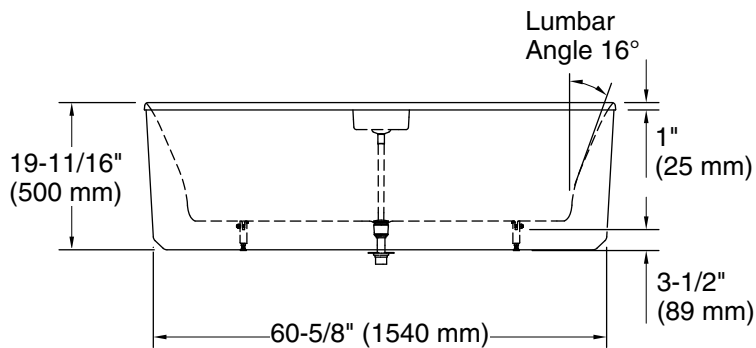

Features

- Freestanding design creates a striking focal point in your bathing area
- Oval basin creates a spacious bathing experience
- Integral lumbar support on both ends
- Slotted overflow allows for deep soaking
- 12-1/16" (306 mm) deep-soaking depth provides a luxurious bathing experience
- Safeguard® slip-resistant surface provides excellent traction underfoot
- Center drain
- Drain and integral overflow preinstalled to reduce installation time
- Sleek straight shroud design is easy to clean and lends itself to both transitional and contemporary bathrooms
- Requires K-36361 Volute bath drain trim (sold separately)

Color	Code	Description
	0	White

Technical Information

All product dimensions are nominal.

Drain location:	Center
Basin area, bottom:	50-1/4" x 20-3/8" (1277 mm x 518 mm)
Basin area, top:	60-1/4" x 23-11/16" (1531 mm x 602 mm)
Weight:	333 lbs (151 kg)
Minimum floor load:	57.5 lbs/ft ² (280.7 kg/m ²)
Water depth:	12-1/16" (306 mm)
Water capacity:	42.45 gal (160.7 L)