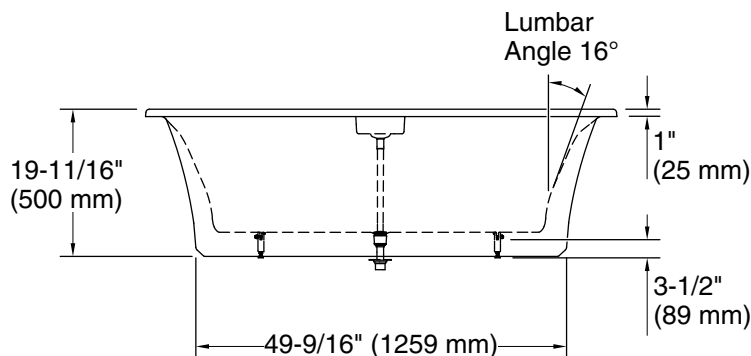

Features

- Freestanding design creates a striking focal point in your bathing area
- Oval basin creates a spacious bathing experience
- Integral lumbar support on both ends
- Slotted overflow allows for deep soaking
- 12-1/16" (306 mm) deep-soaking depth provides a luxurious bathing experience
- Safeguard® slip-resistant surface provides excellent traction underfoot
- Center drain
- Drain and integral overflow preinstalled to reduce installation time
- Contrasting pedestal base adds a dramatic, contemporary look
- Requires K-36361 Volute bath drain trim (sold separately)

For freestanding installation
K-36361 Bath drain trim

Codes/Standards

ASME A112.19.1/CSA B45.2

KOHLER® Enameled Cast Iron Bath and Shower Base Lifetime Limited Warranty

See website for detailed warranty information.

Available Colors/Finishes

Color tiles intended for reference only.

Color	Code	Description
-------	------	-------------

	0	White
---	---	-------

Technical Information

All product dimensions are nominal.

Drain location:	Center
Basin area, bottom:	50-1/4" x 20-3/8" (1277 mm x 518 mm)
Basin area, top:	60-1/4" x 23-11/16" (1531 mm x 602 mm)
Weight:	305 lbs (138.3 kg)
Minimum floor load:	55.2 lbs/ft ² (269.5 kg/m ²)
Water depth:	12-1/8" (308 mm)
Water capacity:	42.45 gal (160.7 L)