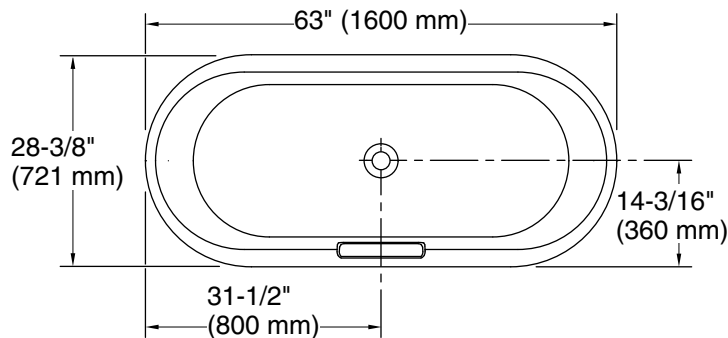

Features

- Freestanding design creates a striking focal point in your bathing area
- Oval basin creates a spacious bathing experience
- Integral lumbar support on both ends
- Slotted overflow allows for deep soaking
- 12-1/16" (306 mm) deep-soaking depth provides a luxurious bathing experience
- Safeguard® slip-resistant surface provides excellent traction underfoot
- Center drain
- Drain and integral overflow preinstalled to reduce installation time
- Contrasting pedestal base adds a dramatic, contemporary look
- Requires K-36361 Volute bath drain trim (sold separately)

For freestanding installation
K-36361 Bath drain trim

Codes/Standards

ASME A112.19.1/CSA B45.2

KOHLER® Enameled Cast Iron Bath and Shower Base Lifetime Limited Warranty

See website for detailed warranty information.

Available Colors/Finishes

Color tiles intended for reference only.

Color	Code	Description
-------	------	-------------

	0	White
---	---	-------

Technical Information

All product dimensions are nominal.

Drain location:	Center
Basin area, bottom:	50-1/4" x 20-3/8" (1277 mm x 518 mm)
Basin area, top:	60-1/4" x 23-11/16" (1531 mm x 602 mm)
Weight:	305 lbs (138.3 kg)
Minimum floor load:	55.2 lbs/ft ² (269.5 kg/m ²)
Water depth:	12-1/8" (308 mm)
Water capacity:	42.45 gal (160.7 L)

Notes

Measure your actual product for rough-in details.

Install this product according to the installation instructions.

The hot water supply should be 70% of the capacity of the bath or greater. Installations will vary.