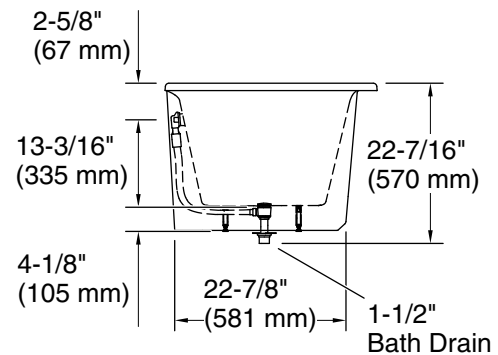

Features

- Freestanding design creates a striking focal point in your bathing area
- Oval basin creates a spacious bathing experience
- Integral lumbar support on both ends
- Slotted overflow allows for deep soaking
- 12-1/16" (306 mm) deep-soaking depth provides a luxurious bathing experience
- Safeguard® slip-resistant surface provides excellent traction underfoot
- Center drain
- Drain and integral overflow preinstalled to reduce installation time
- Contrasting pedestal base adds a dramatic, contemporary look
- Requires K-36361 Volute bath drain trim (sold separately)

For freestanding installation
K-36361 Bath drain trim

Codes/Standards

ASME A112.19.1/CSA B45.2

KOHLER® Enameled Cast Iron Bath and Shower Base Lifetime Limited Warranty

See website for detailed warranty information.

Available Colors/Finishes

Color tiles intended for reference only.

Color	Code	Description
-------	------	-------------

	0	White
---	---	-------

Technical Information

All product dimensions are nominal.

Drain location:	Center
Basin area, bottom:	50-1/4" x 20-3/8" (1277 mm x 518 mm)
Basin area, top:	60-1/4" x 23-11/16" (1531 mm x 602 mm)
Weight:	305 lbs (138.3 kg)
Minimum floor load:	55.2 lbs/ft ² (269.5 kg/m ²)
Water depth:	12-1/8" (308 mm)
Water capacity:	42.45 gal (160.7 L)

Notes

Measure your actual product for rough-in details.

Install this product according to the installation instructions.

The hot water supply should be 70% of the capacity of the bath or greater. Installations will vary.