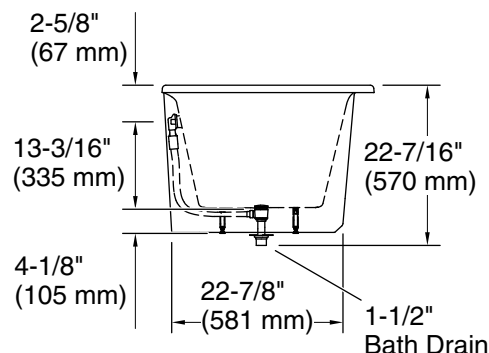

Features

- Freestanding design creates a striking focal point in your bathing area
- Oval basin creates a spacious bathing experience
- Integral lumbar support on both ends
- Slotted overflow allows for deep soaking
- 12-1/16" (306 mm) deep-soaking depth provides a luxurious bathing experience
- Safeguard® slip-resistant surface provides excellent traction underfoot
- Center drain
- Drain and integral overflow preinstalled to reduce installation time
- Color-matched pedestal base creates a sleek appearance
- Requires K-36361 Volute bath drain trim (sold separately)

Material

- KOHLER® enameled cast iron bath
- Painted exterior in White
- Reinforced resin pedestal base with White painted finish
- Brass drain

Installation

- Freestanding

Required Products/Accessories

For freestanding installation
K-36361 Bath drain trim

Color	Code	Description
-------	------	-------------

	0	White
---	---	-------

Technical Information

All product dimensions are nominal.

Drain location:	Center
Basin area, bottom:	50-1/4" x 20-3/8" (1277 mm x 518 mm)
Basin area, top:	60-1/4" x 23-11/16" (1531 mm x 602 mm)
Weight:	305 lbs (138.3 kg)
Minimum floor load:	55.2 lbs/ft ² (269.5 kg/m ²)
Water depth:	12-1/8" (308 mm)
Water capacity:	42.45 gal (160.7 L)

Notes

Measure your actual product for rough-in details.

Install this product according to the installation instructions.

The hot water supply should be 70% of the capacity of the bath or greater. Installations will vary.