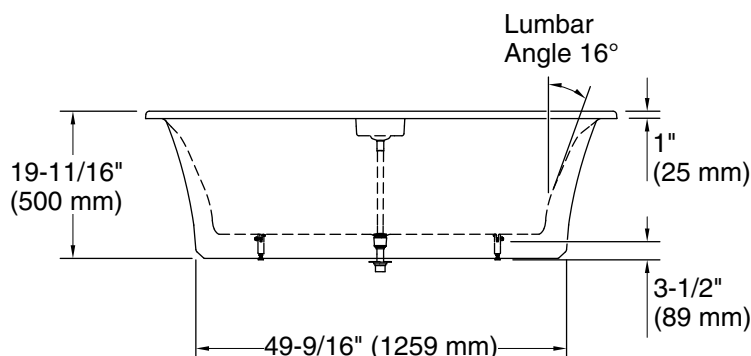

Features

- Freestanding design creates a striking focal point in your bathing area
- Oval basin creates a spacious bathing experience
- Integral lumbar support on both ends
- Slotted overflow allows for deep soaking
- 12-1/16" (306 mm) deep-soaking depth provides a luxurious bathing experience
- Safeguard® slip-resistant surface provides excellent traction underfoot
- Center drain
- Drain and integral overflow preinstalled to reduce installation time
- Color-matched pedestal base creates a sleek appearance
- Requires K-36361 Volute bath drain trim (sold separately)

Color	Code	Description
-------	------	-------------

	0	White
---	---	-------

Technical Information

All product dimensions are nominal.

Drain location:	Center
Basin area, bottom:	50-1/4" x 20-3/8" (1277 mm x 518 mm)
Basin area, top:	60-1/4" x 23-11/16" (1531 mm x 602 mm)
Weight:	305 lbs (138.3 kg)
Minimum floor load:	55.2 lbs/ft ² (269.5 kg/m ²)
Water depth:	12-1/8" (308 mm)
Water capacity:	42.45 gal (160.7 L)