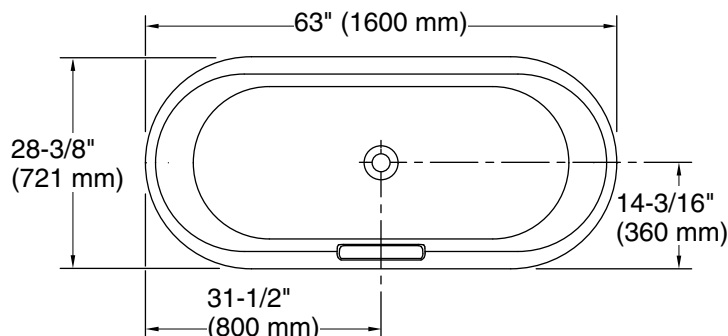

Features

- Freestanding design creates a striking focal point in your bathing area
- Oval basin creates a spacious bathing experience
- Integral lumbar support on both ends
- Slotted overflow allows for deep soaking
- 12-1/16" (306 mm) deep-soaking depth provides a luxurious bathing experience
- Safeguard® slip-resistant surface provides excellent traction underfoot
- Center drain
- Drain and integral overflow preinstalled to reduce installation time
- Color-matched pedestal base creates a sleek appearance
- Requires K-36361 Volute bath drain trim (sold separately)

Material

- KOHLER® enameled cast iron bath
- Painted exterior in White
- Reinforced resin pedestal base with White painted finish
- Brass drain

Installation

- Freestanding

Required Products/Accessories

For freestanding installation
K-36361 Bath drain trim

Color	Code	Description
-------	------	-------------

	0	White
---	---	-------

Technical Information

All product dimensions are nominal.

Drain location:	Center
Basin area, bottom:	50-1/4" x 20-3/8" (1277 mm x 518 mm)
Basin area, top:	60-1/4" x 23-11/16" (1531 mm x 602 mm)
Weight:	305 lbs (138.3 kg)
Minimum floor load:	55.2 lbs/ft ² (269.5 kg/m ²)
Water depth:	12-1/8" (308 mm)
Water capacity:	42.45 gal (160.7 L)

Notes

Measure your actual product for rough-in details.

Install this product according to the installation instructions.

The hot water supply should be 70% of the capacity of the bath or greater. Installations will vary.