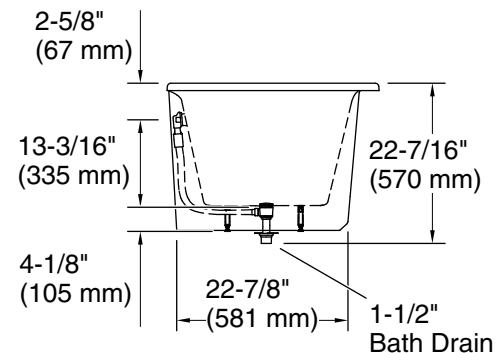

Features

- Freestanding design creates a striking focal point in your bathing area
- Oval basin creates a spacious bathing experience
- Integral lumbar support on both ends
- Slotted overflow allows for deep soaking
- 12-1/16" (306 mm) deep-soaking depth provides a luxurious bathing experience
- Safeguard® slip-resistant surface provides excellent traction underfoot
- Center drain
- Drain and integral overflow preinstalled to reduce installation time
- Contrasting pedestal base adds a dramatic, contemporary look
- Requires K-36361 Volute bath drain trim (sold separately)

For freestanding installation
K-36361 Bath drain trim

Codes/Standards

ASME A112.19.1/CSA B45.2

KOHLER® Enameled Cast Iron Bath and Shower Base Lifetime Limited Warranty

See website for detailed warranty information.

Available Colors/Finishes

Color tiles intended for reference only.

Color	Code	Description
-------	------	-------------

	0	White
---	---	-------

Technical Information

All product dimensions are nominal.

Drain location:	Center
Basin area, bottom:	50-1/4" x 20-3/8" (1277 mm x 518 mm)
Basin area, top:	60-1/4" x 23-11/16" (1531 mm x 602 mm)
Weight:	305 lbs (138.3 kg)
Minimum floor load:	55.2 lbs/ft ² (269.5 kg/m ²)
Water depth:	12-1/8" (308 mm)
Water capacity:	42.45 gal (160.7 L)

Notes

Measure your actual product for rough-in details.

Install this product according to the installation instructions.

The hot water supply should be 70% of the capacity of the bath or greater. Installations will vary.