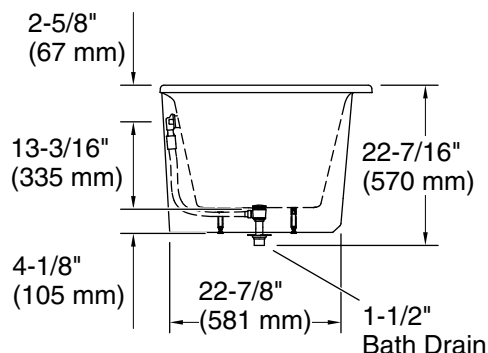

Features

- Freestanding design creates a striking focal point in your bathing area
- Oval basin creates a spacious bathing experience
- Integral lumbar support on both ends
- Slotted overflow allows for deep soaking
- 12-1/16" (306 mm) deep-soaking depth provides a luxurious bathing experience
- Safeguard® slip-resistant surface provides excellent traction underfoot
- Center drain
- Drain and integral overflow preinstalled to reduce installation time
- Color-matched pedestal base creates a sleek appearance
- Requires K-36361 Volute bath drain trim (sold separately)

For freestanding installation
K-36361 Bath drain trim

Codes/Standards

ASME A112.19.1/CSA B45.2

KOHLER® Enameled Cast Iron Bath and Shower Base Lifetime Limited Warranty

See website for detailed warranty information.

Available Colors/Finishes

Color tiles intended for reference only.

Color	Code	Description
-------	------	-------------

	0	White
---	---	-------

Technical Information

All product dimensions are nominal.

Drain location:	Center
Basin area, bottom:	50-1/4" x 20-3/8" (1277 mm x 518 mm)
Basin area, top:	60-1/4" x 23-11/16" (1531 mm x 602 mm)
Weight:	305 lbs (138.3 kg)
Minimum floor load:	55.2 lbs/ft ² (269.5 kg/m ²)
Water depth:	12-1/8" (308 mm)
Water capacity:	42.45 gal (160.7 L)

Notes

Measure your actual product for rough-in details.

Install this product according to the installation instructions.

The hot water supply should be 70% of the capacity of the bath or greater. Installations will vary.