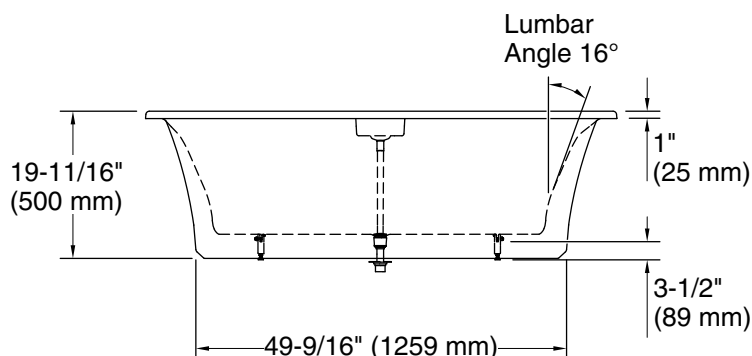

Features

- Freestanding design creates a striking focal point in your bathing area
- Oval basin creates a spacious bathing experience
- Integral lumbar support on both ends
- Slotted overflow allows for deep soaking
- 12-1/16" (306 mm) deep-soaking depth provides a luxurious bathing experience
- Safeguard® slip-resistant surface provides excellent traction underfoot
- Center drain
- Drain and integral overflow preinstalled to reduce installation time
- Color-matched pedestal base creates a sleek appearance
- Requires K-36361 Volute bath drain trim (sold separately)

For freestanding installation
K-36361 Bath drain trim

Codes/Standards

ASME A112.19.1/CSA B45.2

KOHLER® Enameled Cast Iron Bath and Shower Base Lifetime Limited Warranty

See website for detailed warranty information.

Available Colors/Finishes

Color tiles intended for reference only.

Color	Code	Description
-------	------	-------------

	0	White
---	---	-------

Technical Information

All product dimensions are nominal.

Drain location:	Center
Basin area, bottom:	50-1/4" x 20-3/8" (1277 mm x 518 mm)
Basin area, top:	60-1/4" x 23-11/16" (1531 mm x 602 mm)
Weight:	305 lbs (138.3 kg)
Minimum floor load:	55.2 lbs/ft ² (269.5 kg/m ²)
Water depth:	12-1/8" (308 mm)
Water capacity:	42.45 gal (160.7 L)