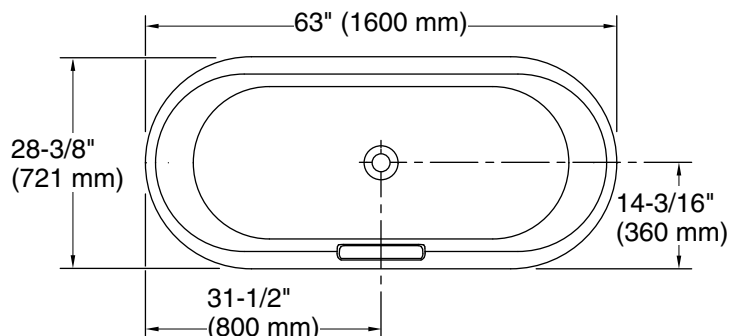

Features

- Freestanding design creates a striking focal point in your bathing area
- Oval basin creates a spacious bathing experience
- Integral lumbar support on both ends
- Slotted overflow allows for deep soaking
- 12-1/16" (306 mm) deep-soaking depth provides a luxurious bathing experience
- Safeguard® slip-resistant surface provides excellent traction underfoot
- Center drain
- Drain and integral overflow preinstalled to reduce installation time
- Color-matched pedestal base creates a sleek appearance
- Requires K-36361 Volute bath drain trim (sold separately)

For freestanding installation
K-36361 Bath drain trim

Codes/Standards

ASME A112.19.1/CSA B45.2

KOHLER® Enameled Cast Iron Bath and Shower Base Lifetime Limited Warranty

See website for detailed warranty information.

Available Colors/Finishes

Color tiles intended for reference only.

Color	Code	Description
-------	------	-------------

	0	White
---	---	-------

Technical Information

All product dimensions are nominal.

Drain location:	Center
Basin area, bottom:	50-1/4" x 20-3/8" (1277 mm x 518 mm)
Basin area, top:	60-1/4" x 23-11/16" (1531 mm x 602 mm)
Weight:	305 lbs (138.3 kg)
Minimum floor load:	55.2 lbs/ft ² (269.5 kg/m ²)
Water depth:	12-1/8" (308 mm)
Water capacity:	42.45 gal (160.7 L)

Notes

Measure your actual product for rough-in details.

Install this product according to the installation instructions.

The hot water supply should be 70% of the capacity of the bath or greater. Installations will vary.