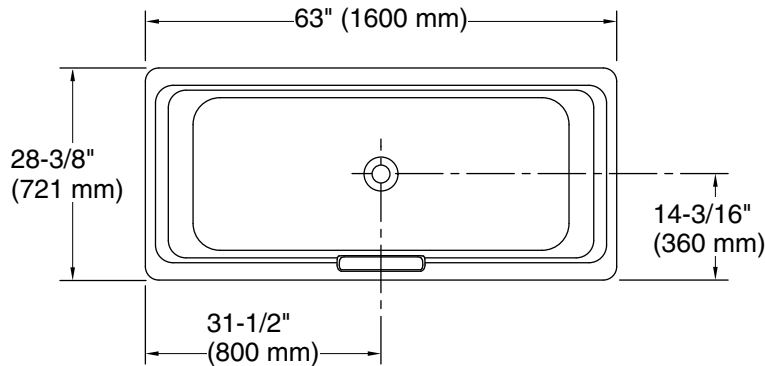

## Technical Information

All product dimensions are nominal.

Drain location:	Center
Basin area, bottom:	50-5/16" x 20-3/8" (1278 mm x 518 mm)
Basin area, top:	60-1/4" x 23-11/16" (1531 mm x 602 mm)
Weight:	370 lbs (167.8 kg)
Minimum floor load:	62.8 lbs/ft <sup>2</sup> (306.6 kg/m <sup>2</sup> )
Water depth:	12-1/8" (308 mm)
Water capacity:	45.97 gal (174 L)