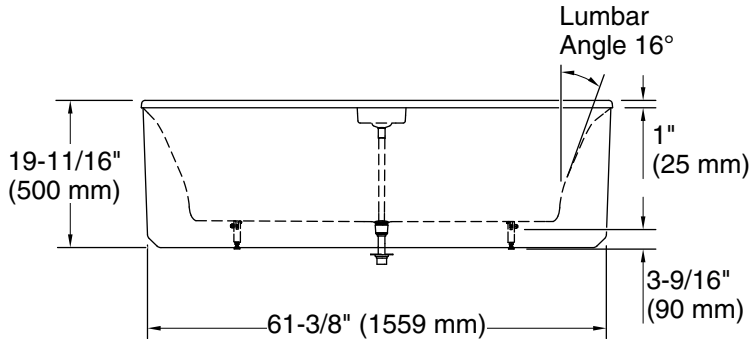

## Technical Information

All product dimensions are nominal.

Drain location:	Center
Basin area, bottom:	50-5/16" x 20-3/8" (1278 mm x 518 mm)
Basin area, top:	60-1/4" x 23-11/16" (1531 mm x 602 mm)
Weight:	370 lbs (167.8 kg)
Minimum floor load:	62.8 lbs/ft <sup>2</sup> (306.6 kg/m <sup>2</sup> )
Water depth:	12-1/8" (308 mm)
Water capacity:	45.97 gal (174 L)