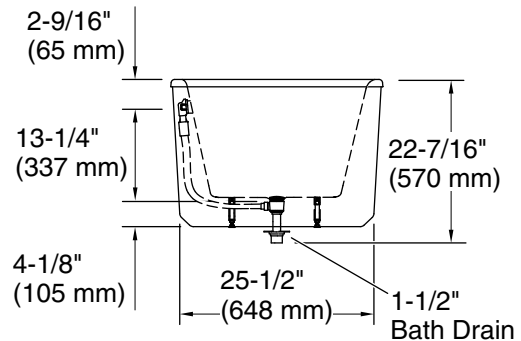

## Technical Information

All product dimensions are nominal.

Drain location:	Center
Basin area, bottom:	50-5/16" x 20-3/8" (1278 mm x 518 mm)
Basin area, top:	60-1/4" x 23-11/16" (1531 mm x 602 mm)
Weight:	370 lbs (167.8 kg)
Minimum floor load:	62.8 lbs/ft <sup>2</sup> (306.6 kg/m <sup>2</sup> )
Water depth:	12-1/8" (308 mm)
Water capacity:	45.97 gal (174 L)