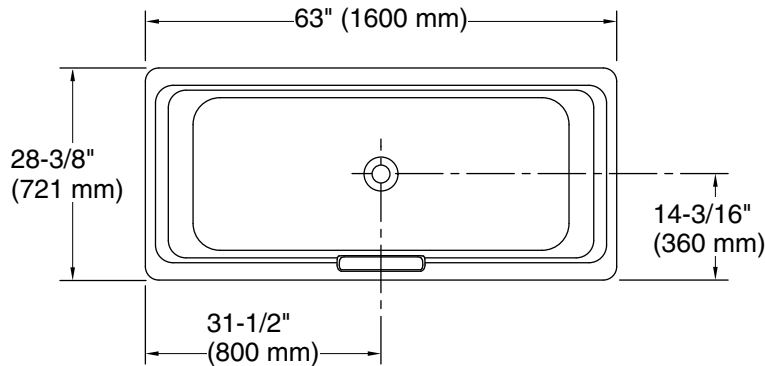

Features

- Freestanding design creates a striking focal point in your bathing area
- Rectangular basin creates a spacious bathing experience
- Integral lumbar support on both ends
- Slotted overflow allows for deep soaking
- 12-1/16" (306 mm) deep-soaking depth provides a luxurious bathing experience
- Safeguard® slip-resistant surface provides excellent traction underfoot
- Center drain
- Drain and integral overflow preinstalled to reduce installation time
- Sleek straight shroud design is easy to clean and lends itself to both transitional and contemporary bathrooms
- Requires K-36361 Volute bath drain trim (sold separately)

Color	Code	Description
	0	White

Technical Information

All product dimensions are nominal.

Drain location:	Center
Basin area, bottom:	50-5/16" x 20-3/8" (1278 mm x 518 mm)
Basin area, top:	60-1/4" x 23-11/16" (1531 mm x 602 mm)
Weight:	370 lbs (167.8 kg)
Minimum floor load:	62.8 lbs/ft ² (306.6 kg/m ²)
Water depth:	12-1/8" (308 mm)
Water capacity:	45.97 gal (174 L)

Notes

Measure your actual product for rough-in details.

Install this product according to the installation instructions.

The hot water supply should be 70% of the capacity of the bath or greater. Installations will vary.