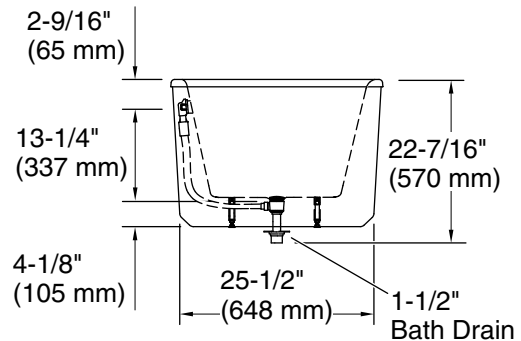

Features

- Freestanding design creates a striking focal point in your bathing area
- Rectangular basin creates a spacious bathing experience
- Integral lumbar support on both ends
- Slotted overflow allows for deep soaking
- 12-1/16" (306 mm) deep-soaking depth provides a luxurious bathing experience
- Safeguard® slip-resistant surface provides excellent traction underfoot
- Center drain
- Drain and integral overflow preinstalled to reduce installation time
- Sleek straight shroud design is easy to clean and lends itself to both transitional and contemporary bathrooms
- Requires K-36361 Volute bath drain trim (sold separately)

Material

- KOHLER® enameled cast iron bath
- Black acrylic shroud
- Brass drain

Installation

- Freestanding

Required Products/Accessories

For freestanding installation
K-36361 Bath drain trim

Codes/Standards

Color	Code	Description
	0	White

Technical Information

All product dimensions are nominal.

Drain location:	Center
Basin area, bottom:	50-5/16" x 20-3/8" (1278 mm x 518 mm)
Basin area, top:	60-1/4" x 23-11/16" (1531 mm x 602 mm)
Weight:	370 lbs (167.8 kg)
Minimum floor load:	62.8 lbs/ft ² (306.6 kg/m ²)
Water depth:	12-1/8" (308 mm)
Water capacity:	45.97 gal (174 L)

Notes

Measure your actual product for rough-in details.

Install this product according to the installation instructions.

The hot water supply should be 70% of the capacity of the bath or greater. Installations will vary.