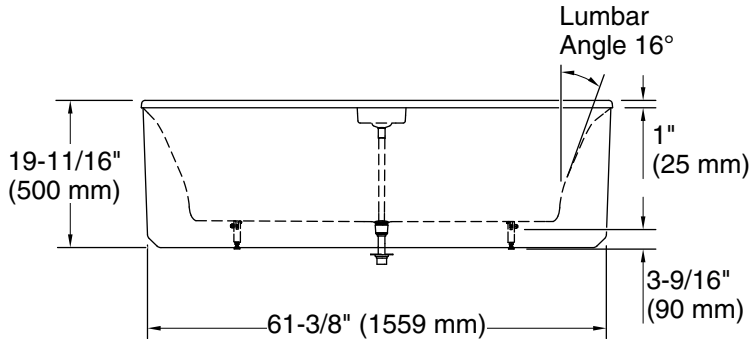

Features

- Freestanding design creates a striking focal point in your bathing area
- Rectangular basin creates a spacious bathing experience
- Integral lumbar support on both ends
- Slotted overflow allows for deep soaking
- 12-1/16" (306 mm) deep-soaking depth provides a luxurious bathing experience
- Safeguard® slip-resistant surface provides excellent traction underfoot
- Center drain
- Drain and integral overflow preinstalled to reduce installation time
- Sleek straight shroud design is easy to clean and lends itself to both transitional and contemporary bathrooms
- Requires K-36361 Volute bath drain trim (sold separately)

Color	Code	Description
	0	White

Technical Information

All product dimensions are nominal.

Drain location:	Center
Basin area, bottom:	50-5/16" x 20-3/8" (1278 mm x 518 mm)
Basin area, top:	60-1/4" x 23-11/16" (1531 mm x 602 mm)
Weight:	370 lbs (167.8 kg)
Minimum floor load:	62.8 lbs/ft ² (306.6 kg/m ²)
Water depth:	12-1/8" (308 mm)
Water capacity:	45.97 gal (174 L)