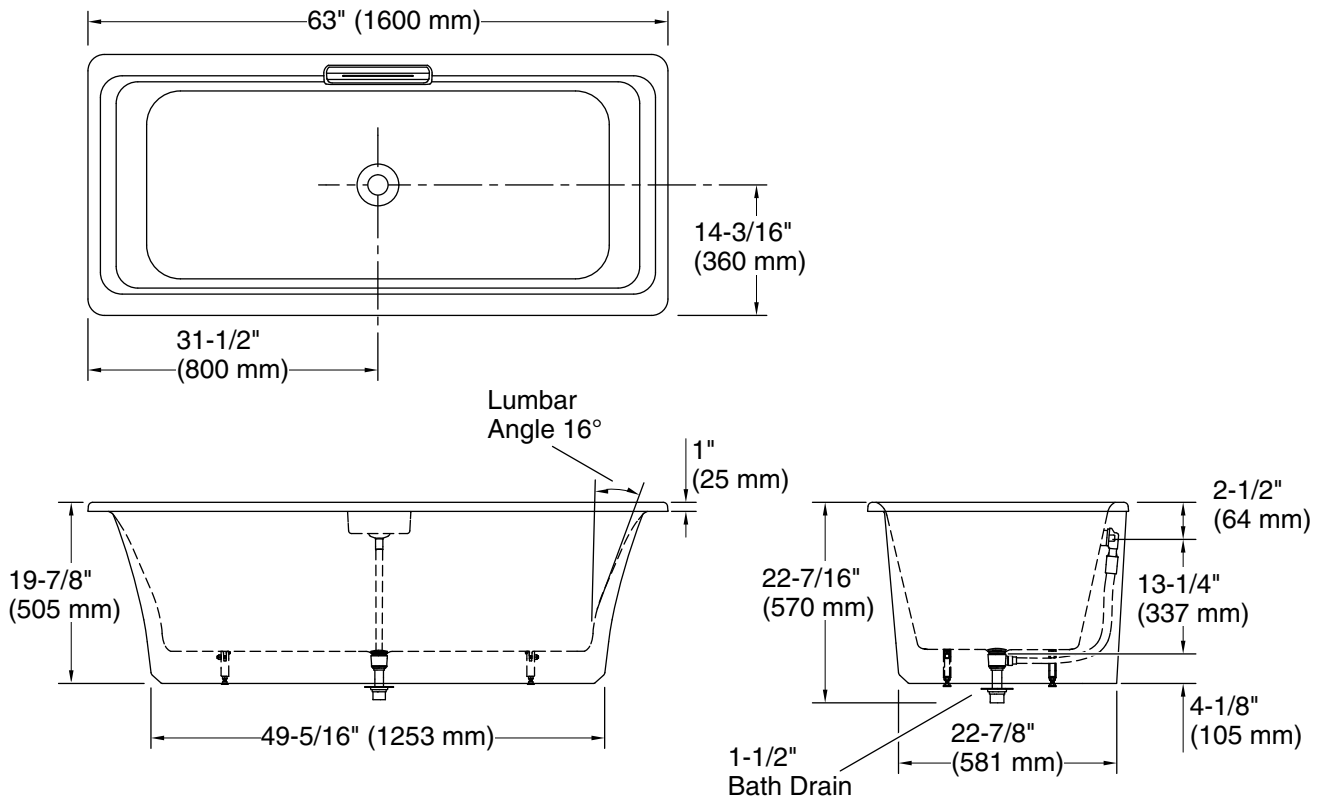

Features

- Freestanding design creates a striking focal point in your bathing area
- Rectangular basin creates a spacious bathing experience
- Integral lumbar support on both ends
- Slotted overflow allows for deep soaking
- 12-1/16" (306 mm) deep-soaking depth provides a luxurious bathing experience
- Safeguard® slip-resistant surface provides excellent traction underfoot
- Center drain
- Drain and integral overflow preinstalled to reduce installation time
- Contrasting pedestal base adds a dramatic, contemporary look
- Requires K-36361 Volute bath drain trim (sold separately)

For freestanding installation
K-36361 Bath drain trim

Codes/Standards

ASME A112.19.1/CSA B45.2

KOHLER® Enameled Cast Iron Bath and Shower Base Lifetime Limited Warranty

See website for detailed warranty information.

Available Colors/Finishes

Color tiles intended for reference only.

Color	Code	Description
-------	------	-------------

	0	White
---	---	-------

Technical Information

All product dimensions are nominal.

Drain location:	Center
Basin area, bottom:	50-5/16" x 20-3/8" (1278 mm x 518 mm)
Basin area, top:	60-1/4" x 23-11/16" (1531 mm x 602 mm)
Weight:	338 lbs (153.3 kg)
Minimum floor load:	60.2 lbs/ft ² (293.9 kg/m ²)
Water depth:	12-1/8" (308 mm)
Water capacity:	45.97 gal (174 L)

Notes

Measure your actual product for rough-in details.

Install this product according to the installation instructions.

The hot water supply should be 70% of the capacity of the bath or greater. Installations will vary.