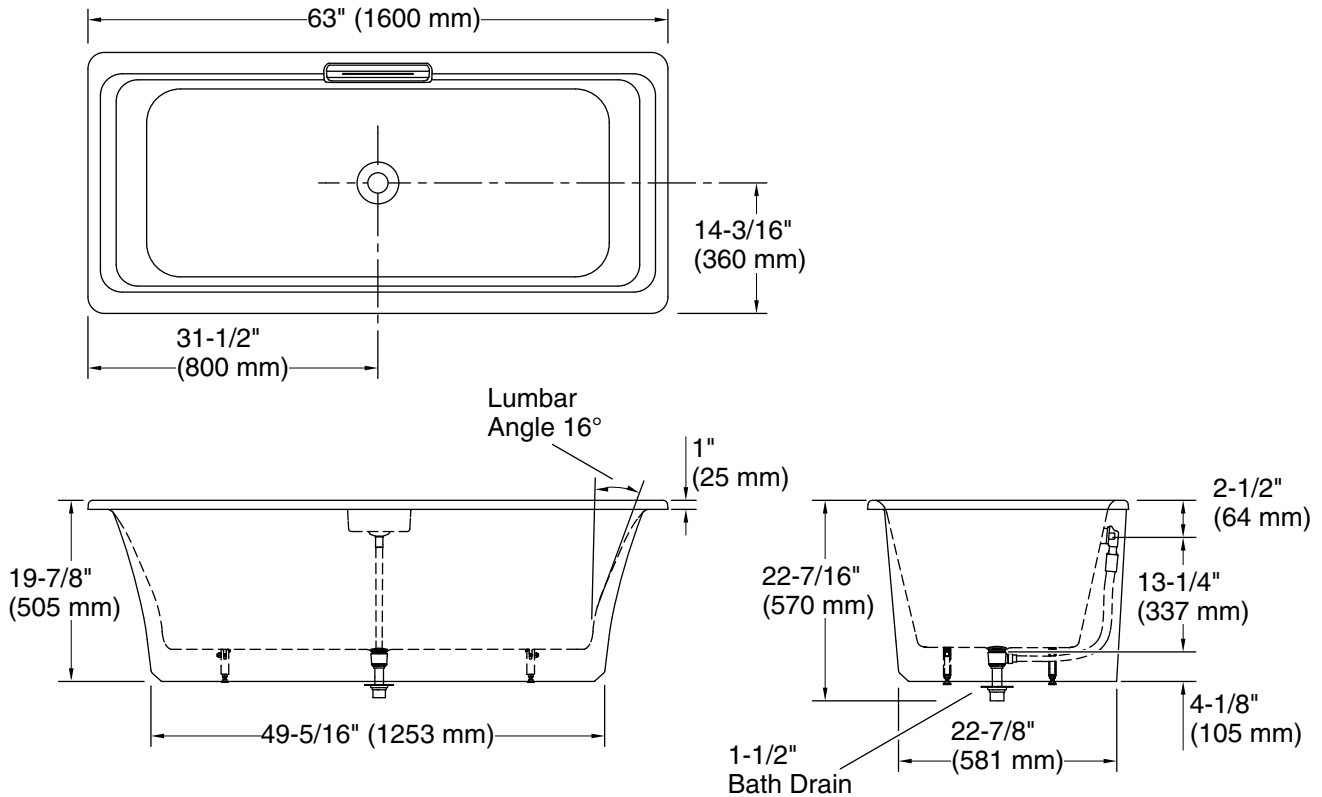

Features

- Freestanding design creates a striking focal point in your bathing area
- Rectangular basin creates a spacious bathing experience
- Integral lumbar support on both ends
- Slotted overflow allows for deep soaking
- 12-1/16" (306 mm) deep-soaking depth provides a luxurious bathing experience
- Safeguard® slip-resistant surface provides excellent traction underfoot
- Center drain
- Drain and integral overflow preinstalled to reduce installation time
- Color-matched pedestal base creates a sleek appearance
- Requires K-36361 Volute bath drain trim (sold separately)

Material

- KOHLER® enameled cast iron bath
- Painted exterior in White
- Reinforced resin pedestal base with White painted finish
- Brass drain

Installation

- Freestanding

Required Products/Accessories

For freestanding installation
K-36361 Bath drain trim

Color	Code	Description
-------	------	-------------

	0	White
---	---	-------

Technical Information

All product dimensions are nominal.

Drain location:	Center
Basin area, bottom:	50-5/16" x 20-3/8" (1278 mm x 518 mm)
Basin area, top:	60-1/4" x 23-11/16" (1531 mm x 602 mm)
Weight:	338 lbs (153.3 kg)
Minimum floor load:	60.2 lbs/ft ² (293.9 kg/m ²)
Water depth:	12-1/8" (308 mm)
Water capacity:	45.97 gal (174 L)

Notes

Measure your actual product for rough-in details.

Install this product according to the installation instructions.

The hot water supply should be 70% of the capacity of the bath or greater. Installations will vary.