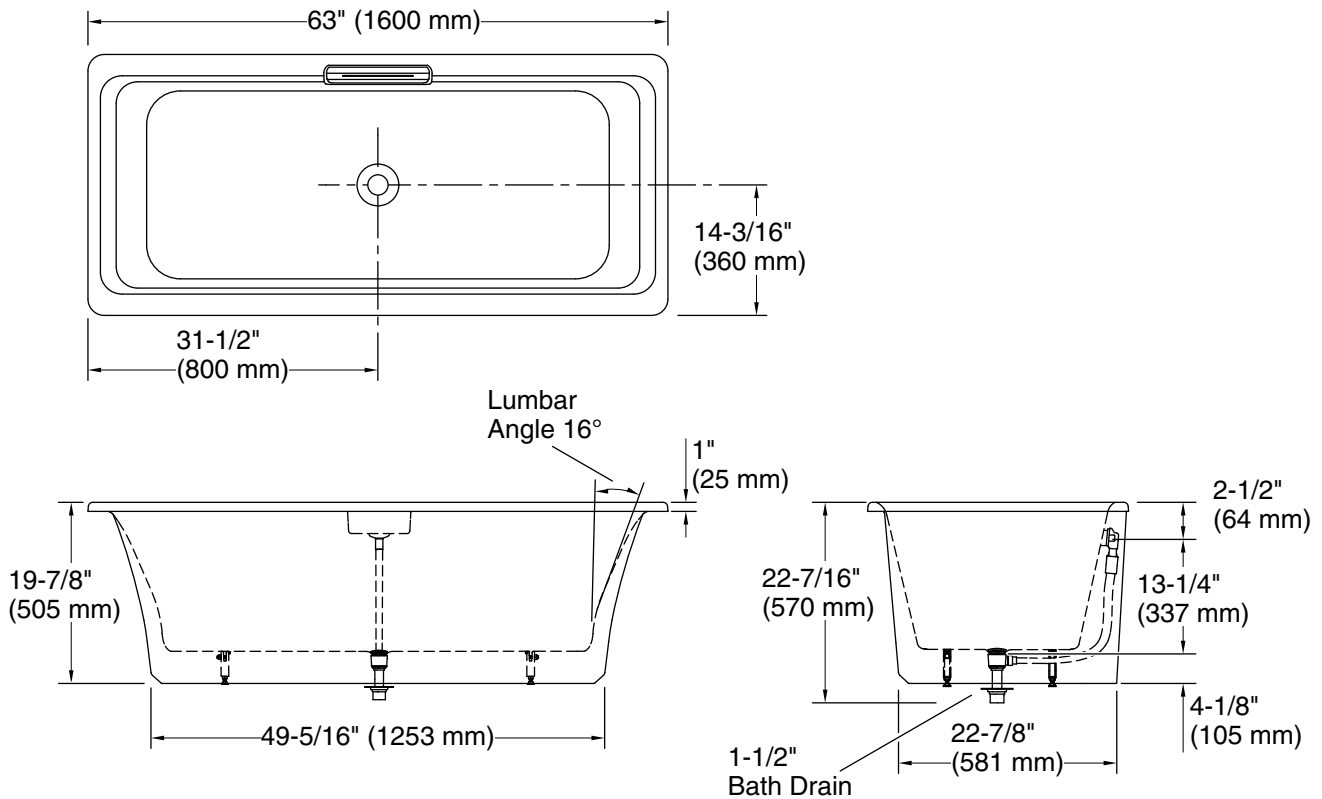

Features

- Freestanding design creates a striking focal point in your bathing area
- Rectangular basin creates a spacious bathing experience
- Integral lumbar support on both ends
- Slotted overflow allows for deep soaking
- 12-1/16" (306 mm) deep-soaking depth provides a luxurious bathing experience
- Safeguard® slip-resistant surface provides excellent traction underfoot
- Center drain
- Drain and integral overflow preinstalled to reduce installation time
- Contrasting pedestal base adds a dramatic, contemporary look
- Requires K-36361 Volute bath drain trim (sold separately)

For freestanding installation
K-36361 Bath drain trim

Codes/Standards

ASME A112.19.1/CSA B45.2

KOHLER® Enameled Cast Iron Bath and Shower Base Lifetime Limited Warranty

See website for detailed warranty information.

Available Colors/Finishes

Color tiles intended for reference only.

Color	Code	Description
-------	------	-------------

	0	White
---	---	-------

Technical Information

All product dimensions are nominal.

Drain location:	Center
Basin area, bottom:	50-5/16" x 20-3/8" (1278 mm x 518 mm)
Basin area, top:	60-1/4" x 23-11/16" (1531 mm x 602 mm)
Weight:	338 lbs (153.3 kg)
Minimum floor load:	60.2 lbs/ft ² (293.9 kg/m ²)
Water depth:	12-1/8" (308 mm)
Water capacity:	45.97 gal (174 L)

Notes

Measure your actual product for rough-in details.

Install this product according to the installation instructions.

The hot water supply should be 70% of the capacity of the bath or greater. Installations will vary.