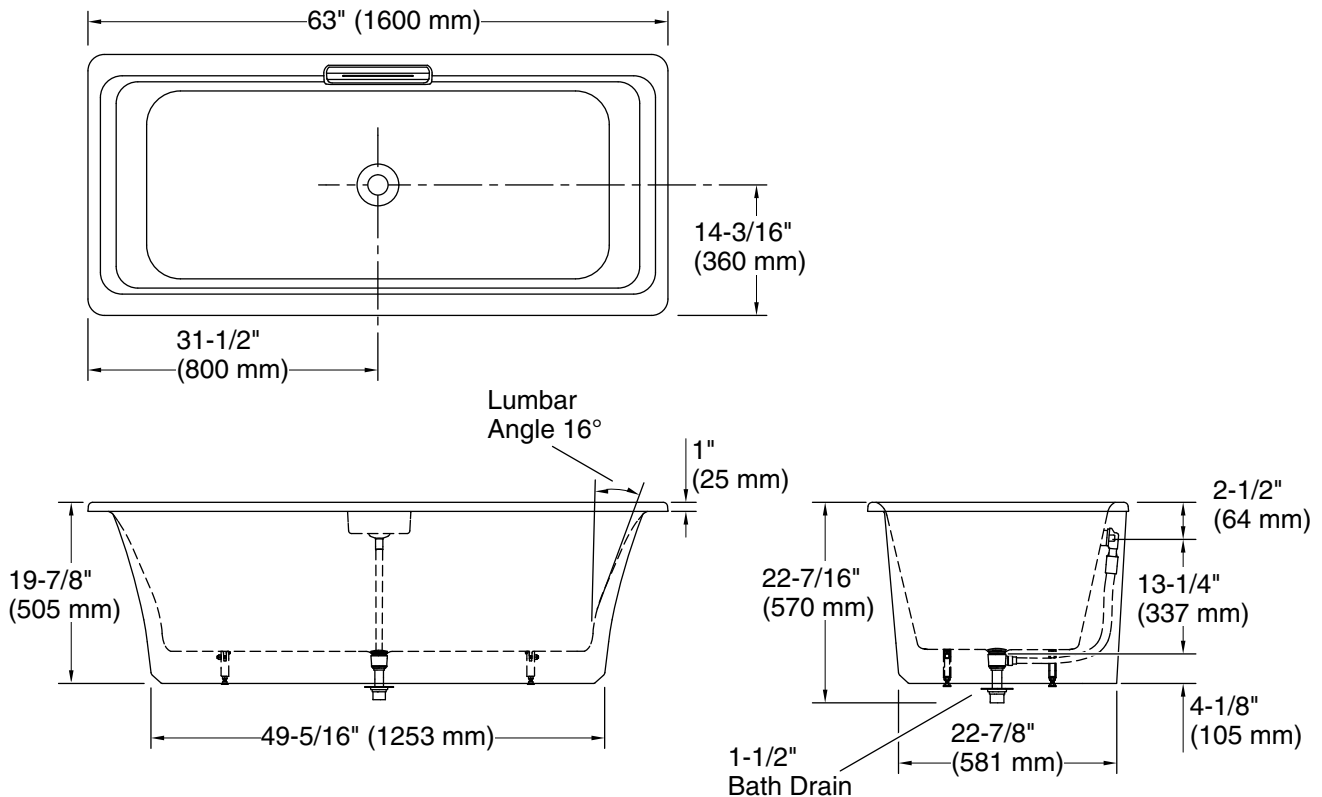

Features

- Freestanding design creates a striking focal point in your bathing area
- Rectangular basin creates a spacious bathing experience
- Integral lumbar support on both ends
- Slotted overflow allows for deep soaking
- 12-1/16" (306 mm) deep-soaking depth provides a luxurious bathing experience
- Safeguard® slip-resistant surface provides excellent traction underfoot
- Center drain
- Drain and integral overflow preinstalled to reduce installation time
- Color-matched pedestal base creates a sleek appearance
- Requires K-36361 Volute bath drain trim (sold separately)

For freestanding installation
K-36361 Bath drain trim

Codes/Standards

ASME A112.19.1/CSA B45.2

KOHLER® Enameled Cast Iron Bath and Shower Base Lifetime Limited Warranty

See website for detailed warranty information.

Available Colors/Finishes

Color tiles intended for reference only.

Color	Code	Description
-------	------	-------------

	0	White
---	---	-------

Technical Information

All product dimensions are nominal.

Drain location:	Center
Basin area, bottom:	50-5/16" x 20-3/8" (1278 mm x 518 mm)
Basin area, top:	60-1/4" x 23-11/16" (1531 mm x 602 mm)
Weight:	338 lbs (153.3 kg)
Minimum floor load:	60.2 lbs/ft ² (293.9 kg/m ²)
Water depth:	12-1/8" (308 mm)
Water capacity:	45.97 gal (174 L)

Notes

Measure your actual product for rough-in details.

Install this product according to the installation instructions.

The hot water supply should be 70% of the capacity of the bath or greater. Installations will vary.