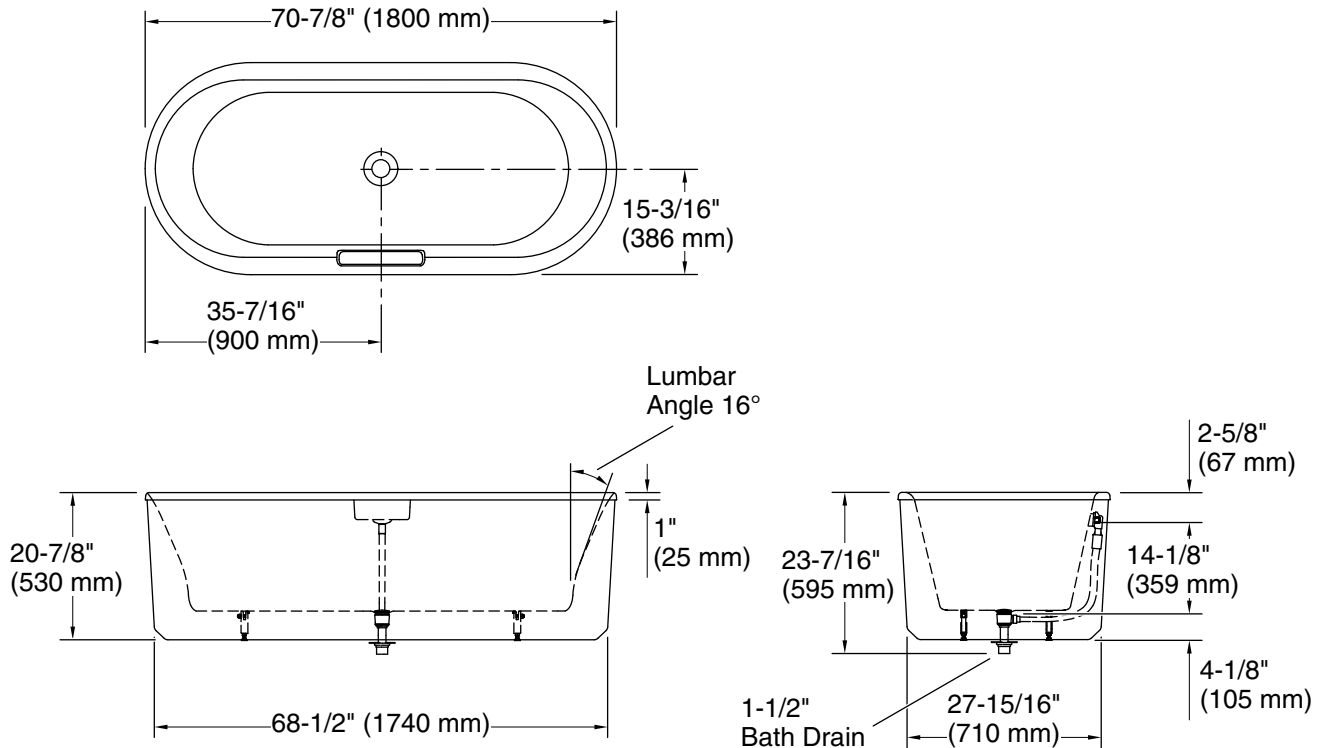

Features

- Freestanding design creates a striking focal point in your bathing area
- Oval basin creates a spacious bathing experience
- Integral lumbar support on both ends
- Slotted overflow allows for deep soaking
- 12-1/16" (306 mm) deep-soaking depth provides a luxurious bathing experience
- Safeguard® slip-resistant surface provides excellent traction underfoot
- Center drain
- Drain and integral overflow preinstalled to reduce installation time
- Sleek straight shroud design is easy to clean and lends itself to both transitional and contemporary bathrooms
- Requires K-36361 Volute bath drain trim (sold separately)
- Low step-over height allows easy entry and exit

Material

- KOHLER® enameled cast iron bath
- White acrylic shroud
- Brass drain

Installation

- Freestanding

Required Products/Accessories

For freestanding installation
K-36361 Bath drain trim

Codes/Standards

Color Code Description

	0	White
---	---	-------

Technical Information

All product dimensions are nominal.

Drain location:	Center
Basin area, bottom:	58-1/8" x 22-3/16" (1476 mm x 564 mm)
Basin area, top:	68-1/8" x 25-11/16" (1731 mm x 652 mm)
Weight:	407 lbs (184.6 kg)
Minimum floor load:	61.2 lbs/ft ² (298.8 kg/m ²)
Water depth:	13-1/8" (333 mm)
Water capacity:	57.63 gal (218.2 L)

Notes

Measure your actual product for rough-in details.

Install this product according to the installation instructions.

The hot water supply should be 70% of the capacity of the bath or greater. Installations will vary.