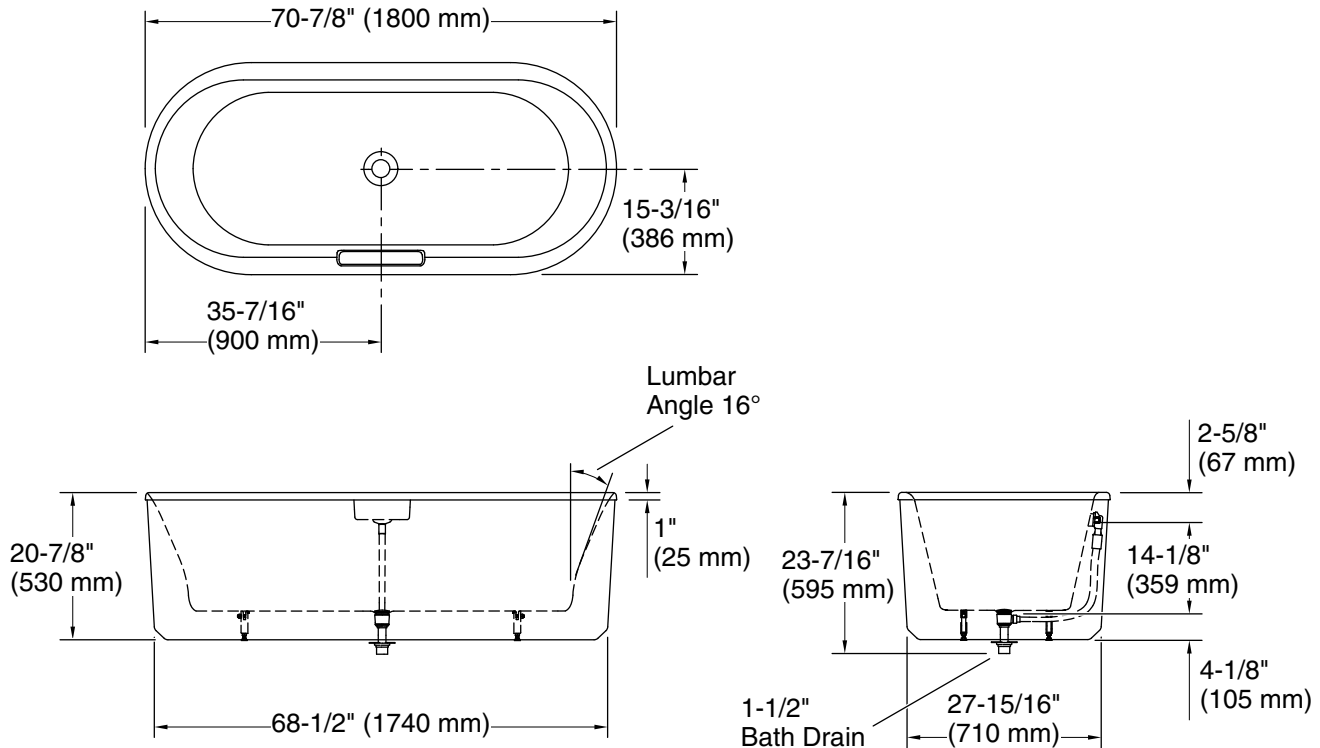

## Technical Information

All product dimensions are nominal.

Drain location:	Center
Basin area, bottom:	58-1/8" x 22-3/16" (1476 mm x 564 mm)
Basin area, top:	68-1/8" x 25-11/16" (1731 mm x 652 mm)
Weight:	407 lbs (184.6 kg)
Minimum floor load:	61.2 lbs/ft <sup>2</sup> (298.8 kg/m <sup>2</sup> )
Water depth:	13-1/8" (333 mm)
Water capacity:	57.63 gal (218.2 L)