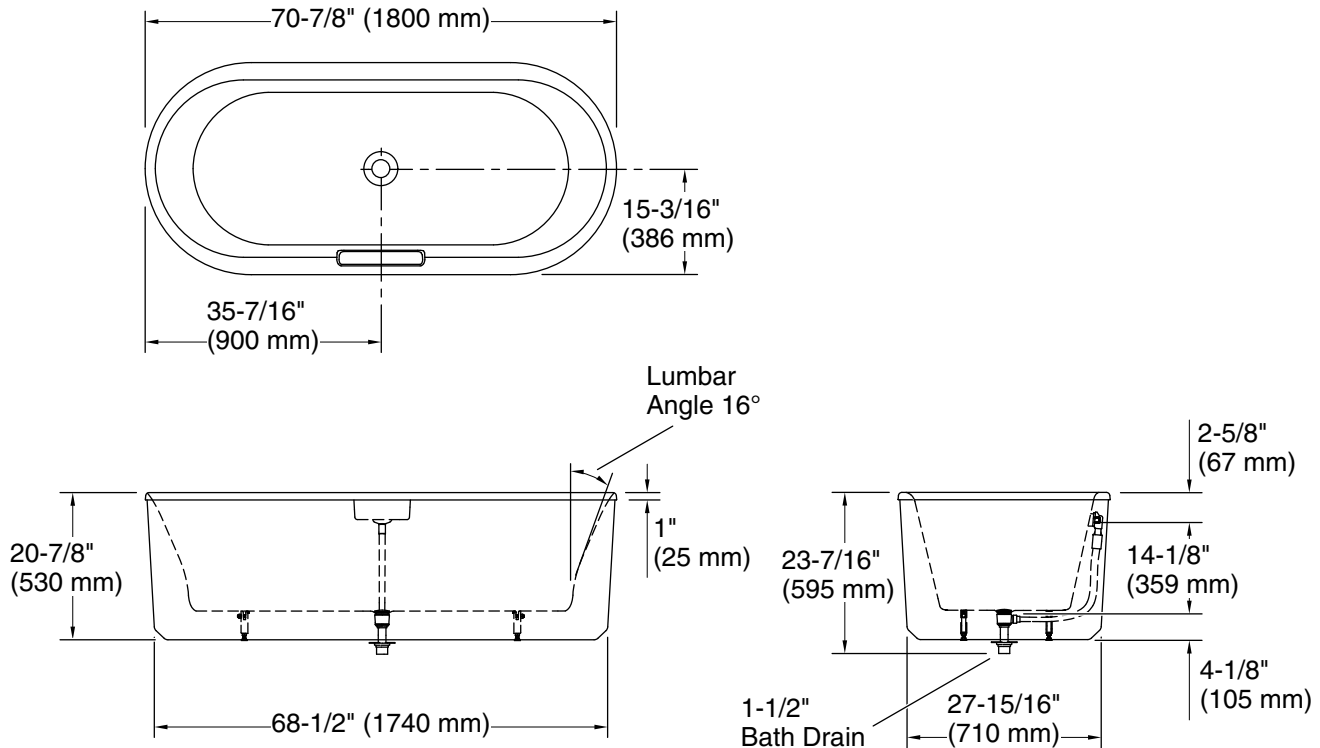

Features

- Freestanding design creates a striking focal point in your bathing area
- Oval basin creates a spacious bathing experience
- Integral lumbar support on both ends
- Slotted overflow allows for deep soaking
- 12-1/16" (306 mm) deep-soaking depth provides a luxurious bathing experience
- Safeguard® slip-resistant surface provides excellent traction underfoot
- Center drain
- Drain and integral overflow preinstalled to reduce installation time
- Sleek straight shroud design is easy to clean and lends itself to both transitional and contemporary bathrooms
- Requires K-36361 Volute bath drain trim (sold separately)

Material

- KOHLER® enameled cast iron bath
- Black acrylic shroud
- Brass drain

Installation

- Freestanding

Required Products/Accessories

For freestanding installation
K-36361 Bath drain trim

Codes/Standards

Color	Code	Description
	0	White

Technical Information

All product dimensions are nominal.

Drain location:	Center
Basin area, bottom:	58-1/8" x 22-3/16" (1476 mm x 564 mm)
Basin area, top:	68-1/8" x 25-11/16" (1731 mm x 652 mm)
Weight:	407 lbs (184.6 kg)
Minimum floor load:	61.2 lbs/ft ² (298.8 kg/m ²)
Water depth:	13-1/8" (333 mm)
Water capacity:	57.63 gal (218.2 L)

Notes

Measure your actual product for rough-in details.

Install this product according to the installation instructions.

The hot water supply should be 70% of the capacity of the bath or greater. Installations will vary.