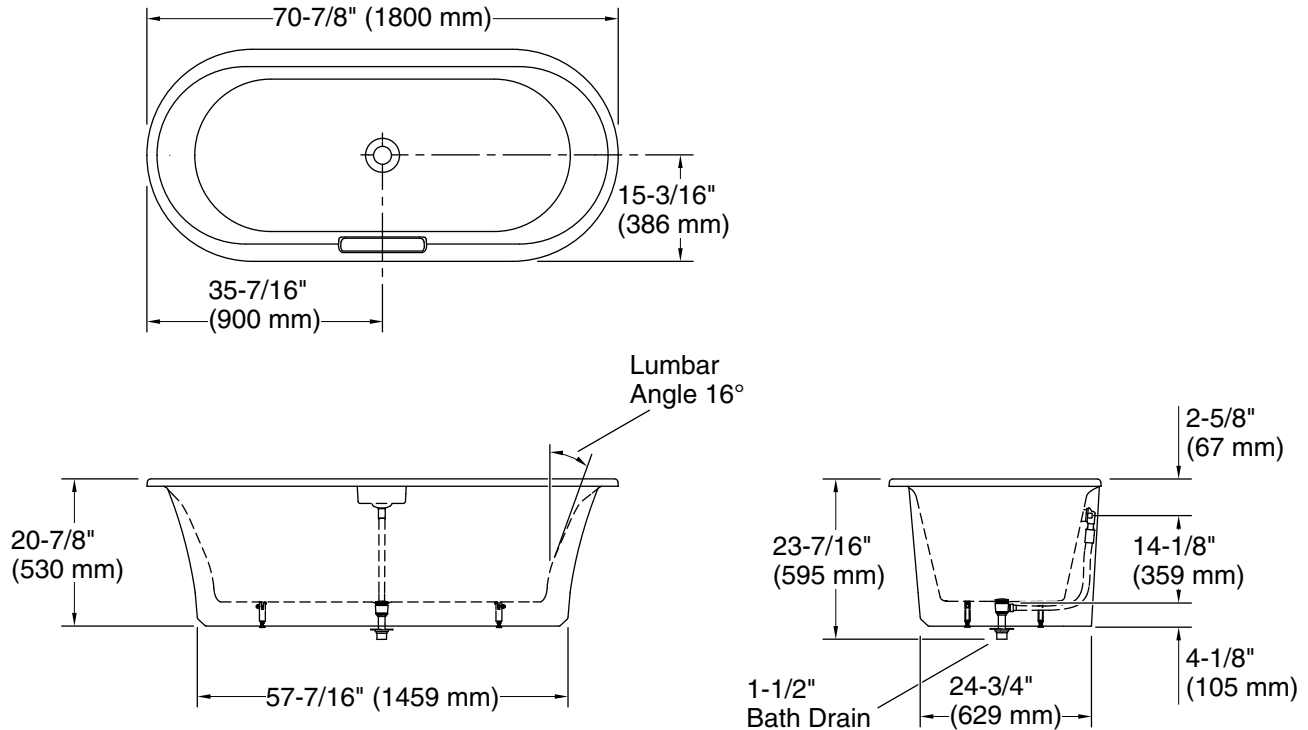

### Features

- Freestanding design creates a striking focal point in your bathing area
- Oval basin creates a spacious bathing experience
- Integral lumbar support on both ends
- Slotted overflow allows for deep soaking
- 12-1/16" (306 mm) deep-soaking depth provides a luxurious bathing experience
- Safeguard® slip-resistant surface provides excellent traction underfoot
- Center drain
- Drain and integral overflow preinstalled to reduce installation time
- Contrasting pedestal base adds a dramatic, contemporary look
- Requires K-36361 Volute bath drain trim (sold separately)

### Technical Information

All product dimensions are nominal.

Drain location:	Center
Basin area, bottom:	58-1/8" x 22-3/16" (1476 mm x 564 mm)
Basin area, top:	68-1/8" x 25-11/16" (1731 mm x 652 mm)
Weight:	356 lbs (161.5 kg)
Minimum floor load:	57.8 lbs/ft <sup>2</sup> (282.2 kg/m <sup>2</sup> )
Water depth:	13-1/8" (333 mm)
Water capacity:	57.63 gal (218.2 L)