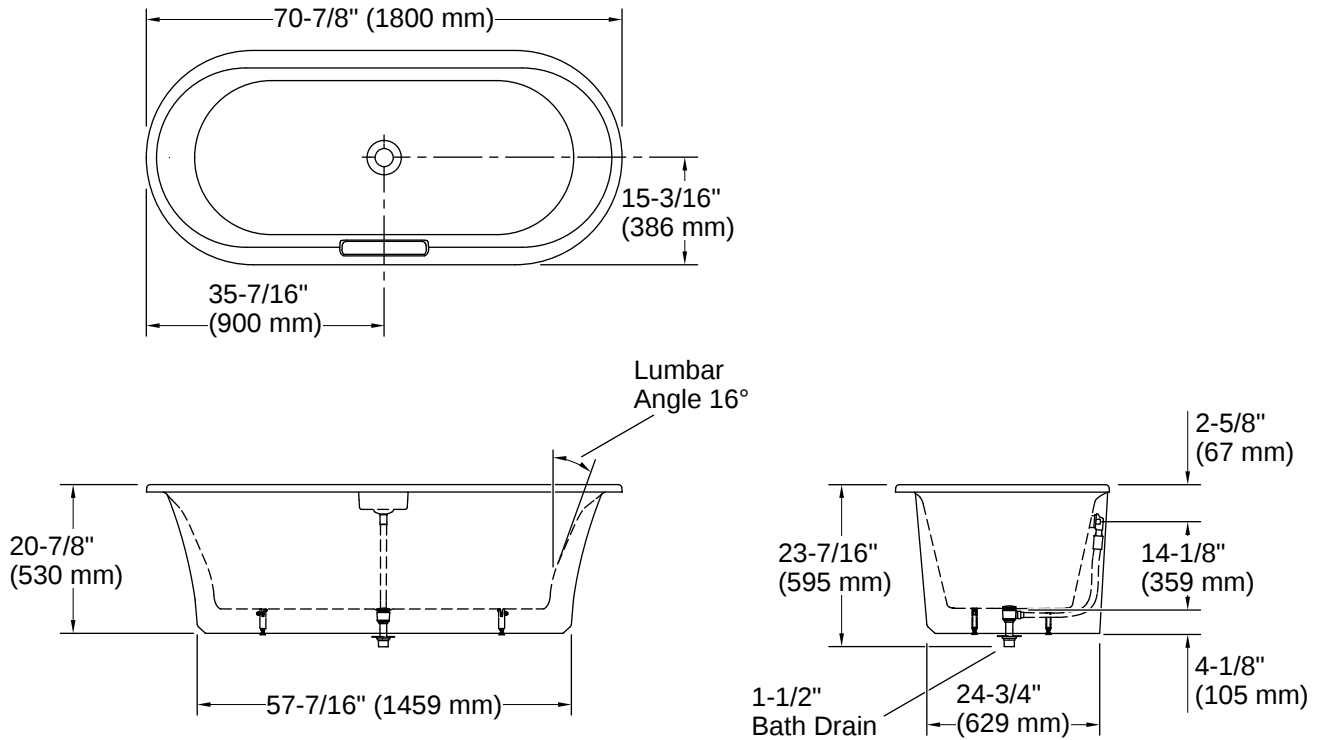

Installation

- Freestanding

Installation Notes

Install this product according to the installation instructions.

Measure your actual product for rough-in details.

The hot water supply should be 70% of the capacity of the bath or greater. Installations will vary.