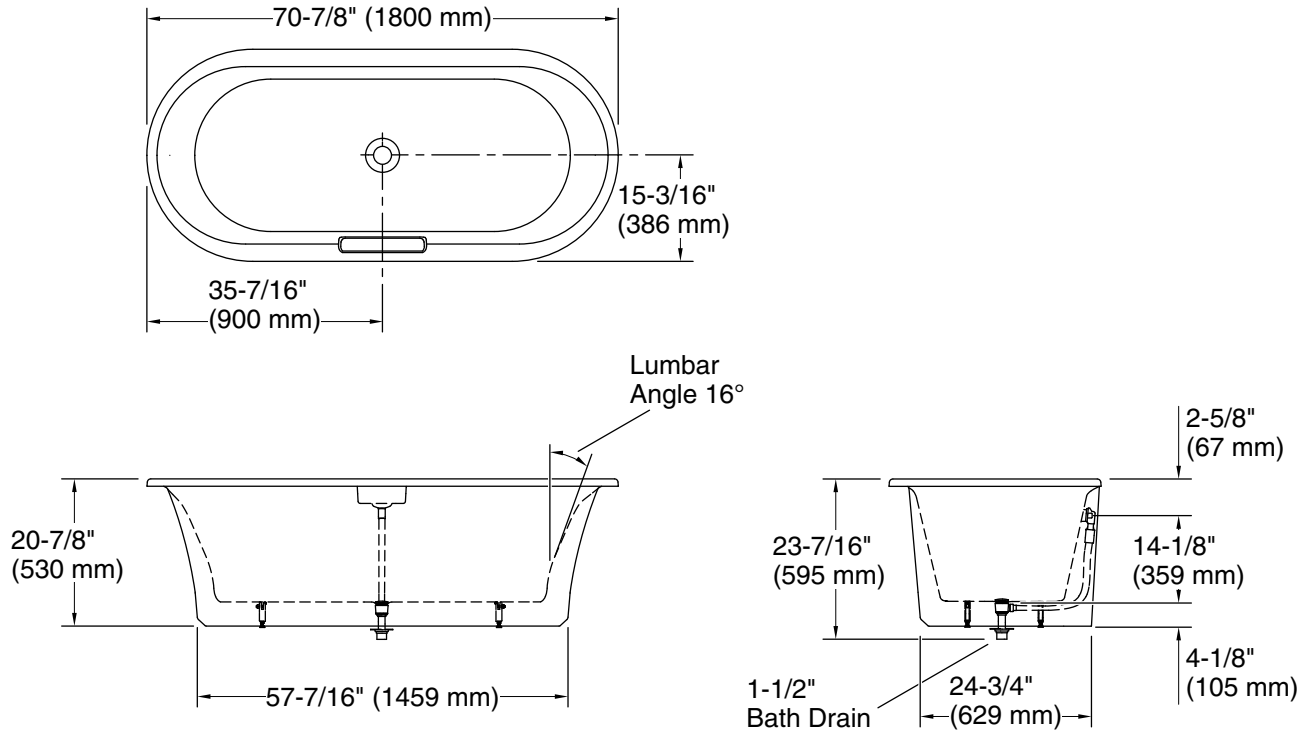

### Features

- Freestanding design creates a striking focal point in your bathing area
- Oval basin creates a spacious bathing experience
- Integral lumbar support on both ends
- Slotted overflow allows for deep soaking
- 12-1/16" (306 mm) deep-soaking depth provides a luxurious bathing experience
- Safeguard® slip-resistant surface provides excellent traction underfoot
- Center drain
- Drain and integral overflow preinstalled to reduce installation time
- Color-matched pedestal base creates a sleek appearance
- Requires K-36361 Volute bath drain trim (sold separately)

### Technical Information

All product dimensions are nominal.

Drain location:	Center
Basin area, bottom:	58-1/8" x 22-3/16" (1476 mm x 564 mm)
Basin area, top:	68-1/8" x 25-11/16" (1731 mm x 652 mm)
Weight:	356 lbs (161.5 kg)
Minimum floor load:	57.8 lbs/ft <sup>2</sup> (282.2 kg/m <sup>2</sup> )
Water depth:	13-1/8" (333 mm)
Water capacity:	57.63 gal (218.2 L)