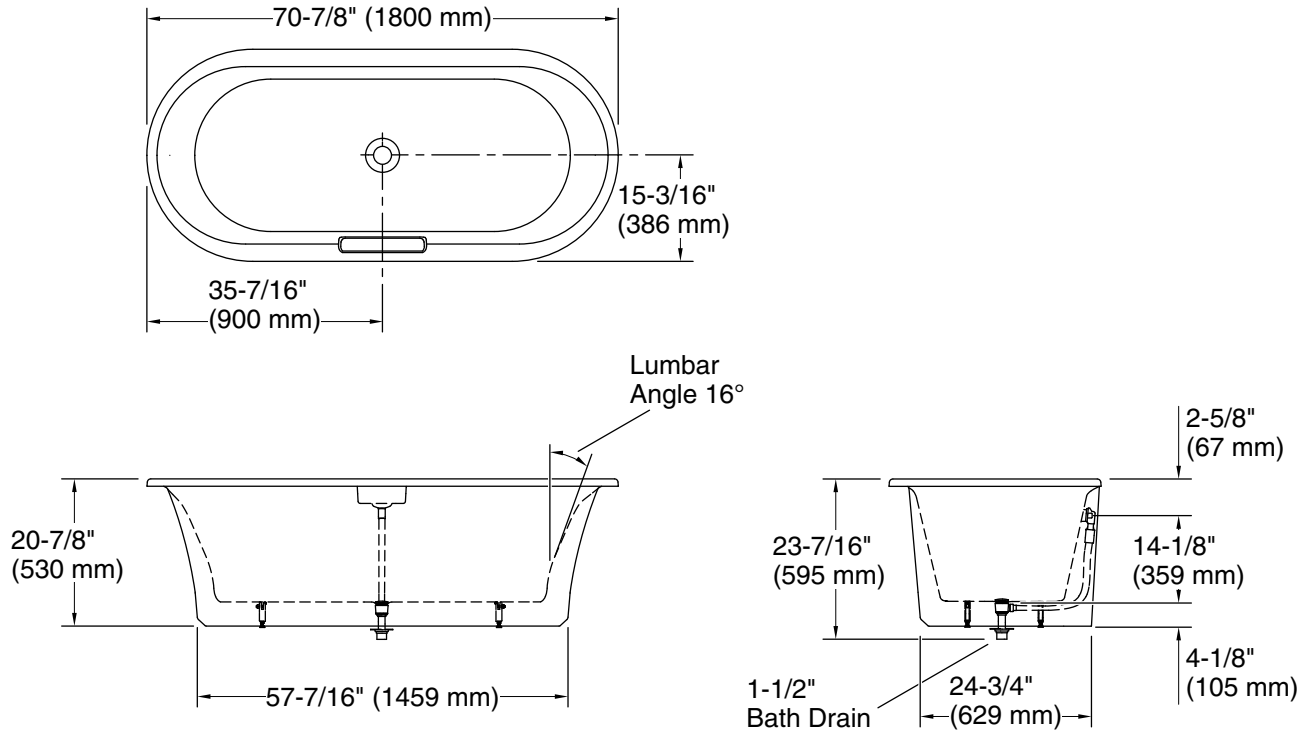

Volute™

70-7/8" x 30-3/8" freestanding bath with base
K-29330-P5B0

Features

- Freestanding design creates a striking focal point in your bathing area
- Oval basin creates a spacious bathing experience
- Integral lumbar support on both ends
- Slotted overflow allows for deep soaking
- 12-1/16" (306 mm) deep-soaking depth provides a luxurious bathing experience
- Safeguard® slip-resistant surface provides excellent traction underfoot
- Center drain
- Drain and integral overflow preinstalled to reduce installation time
- Contrasting pedestal base adds a dramatic, contemporary look
- Requires K-36361 Volute bath drain trim (sold separately)

For freestanding installation
K-36361 Bath drain trim

Codes/Standards

ASME A112.19.1/CSA B45.2

KOHLER® Enameled Cast Iron Bath and Shower Base Lifetime Limited Warranty

See website for detailed warranty information.

Available Colors/Finishes

Color tiles intended for reference only.

Color Code Description

	0	White
---	---	-------

Technical Information

All product dimensions are nominal.

Drain location:	Center
Basin area, bottom:	58-1/8" x 22-3/16" (1476 mm x 564 mm)
Basin area, top:	68-1/8" x 25-11/16" (1731 mm x 652 mm)
Weight:	356 lbs (161.5 kg)
Minimum floor load:	57.8 lbs/ft ² (282.2 kg/m ²)
Water depth:	13-1/8" (333 mm)
Water capacity:	57.63 gal (218.2 L)

Notes

Measure your actual product for rough-in details.

Install this product according to the installation instructions.

The hot water supply should be 70% of the capacity of the bath or greater. Installations will vary.