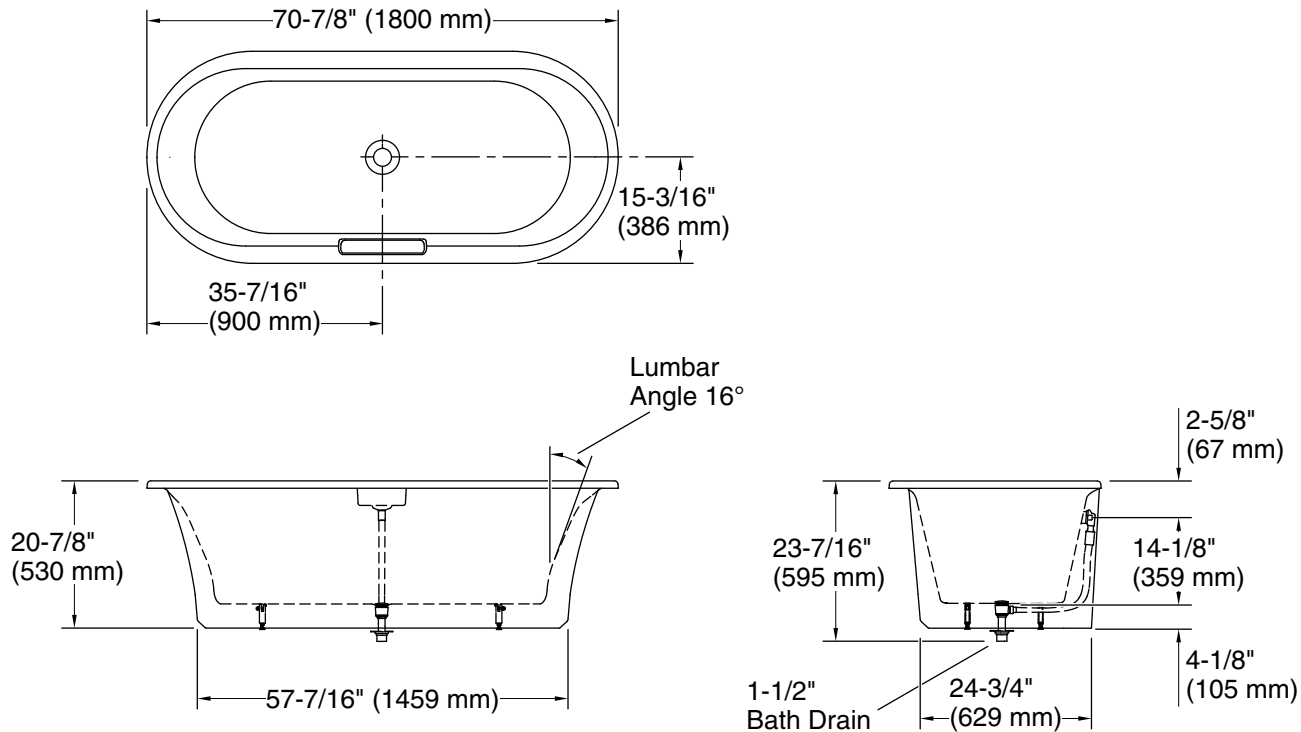

Features

- Freestanding design creates a striking focal point in your bathing area
- Oval basin creates a spacious bathing experience
- Integral lumbar support on both ends
- Slotted overflow allows for deep soaking
- 12-1/16" (306 mm) deep-soaking depth provides a luxurious bathing experience
- Safeguard® slip-resistant surface provides excellent traction underfoot
- Center drain
- Drain and integral overflow preinstalled to reduce installation time
- Color-matched pedestal base creates a sleek appearance
- Requires K-36361 Volute bath drain trim (sold separately)

For freestanding installation
K-36361 Bath drain trim

Codes/Standards

ASME A112.19.1/CSA B45.2

KOHLER® Enameled Cast Iron Bath and Shower Base Lifetime Limited Warranty

See website for detailed warranty information.

Available Colors/Finishes

Color tiles intended for reference only.

Color	Code	Description
-------	------	-------------

	0	White
---	---	-------

Technical Information

All product dimensions are nominal.

Drain location:	Center
Basin area, bottom:	58-1/8" x 22-3/16" (1476 mm x 564 mm)
Basin area, top:	68-1/8" x 25-11/16" (1731 mm x 652 mm)
Weight:	356 lbs (161.5 kg)
Minimum floor load:	57.8 lbs/ft ² (282.2 kg/m ²)
Water depth:	13-1/8" (333 mm)
Water capacity:	57.63 gal (218.2 L)

Notes

Measure your actual product for rough-in details.

Install this product according to the installation instructions.

The hot water supply should be 70% of the capacity of the bath or greater. Installations will vary.