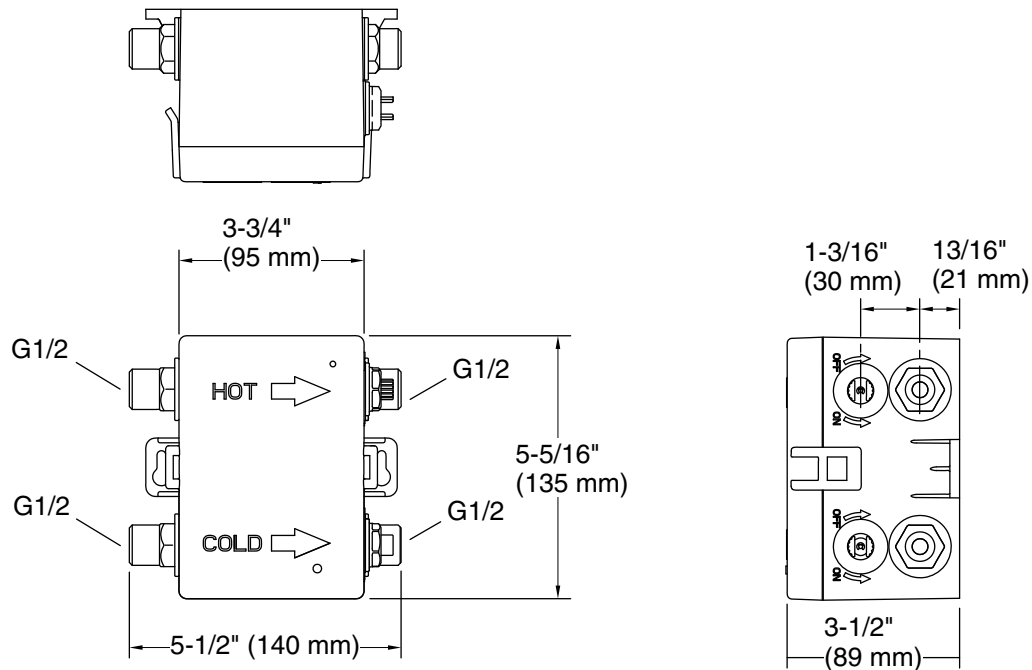

Material

- Durable ABS plastic
- Brass thread connection

Installation

- Requires K-29341T remote puck (sold separately)
- G 1/2 inlet and outlet

Codes/Standards

None Applicable

See website for detailed warranty information.

Technical Information

All product dimensions are nominal.

Power source: Battery - DC, included

Faucet:

Flow rate: 5.6 gal/min (21.2 l/min)

Notes

Install this product according to the installation guide.