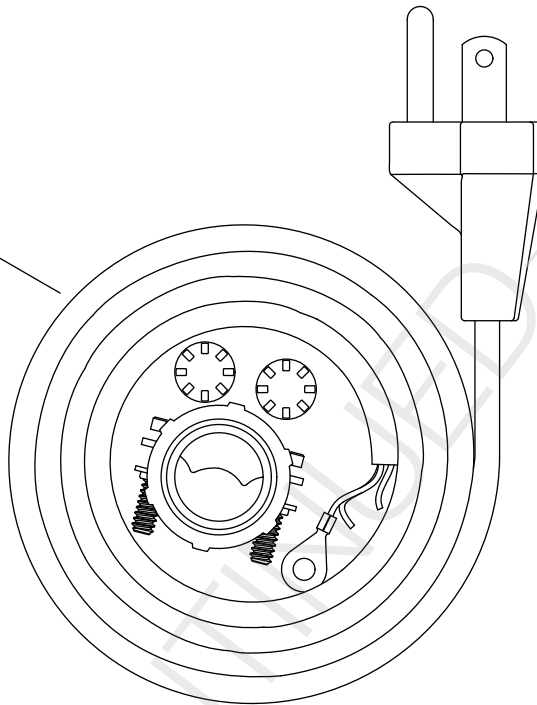

# K-29359

Garbage disposal power cord kit

## Features

- Includes 3' (914 mm) power cord, cable connector, and wire nuts
- For use with KOHLER Reckon® 3/4- or 1-hp garbage disposal (sold separately)

DISCONTINUED

## Warranty

*See website for detailed warranty information.*

KOHLER® Garbage Disposer Limited Warranty

DISCONTINUED

35-1/2" (902 mm)  
Overall Length

## Installation

- Easy installation – no special tools required
- Intended for use in North American outlets only