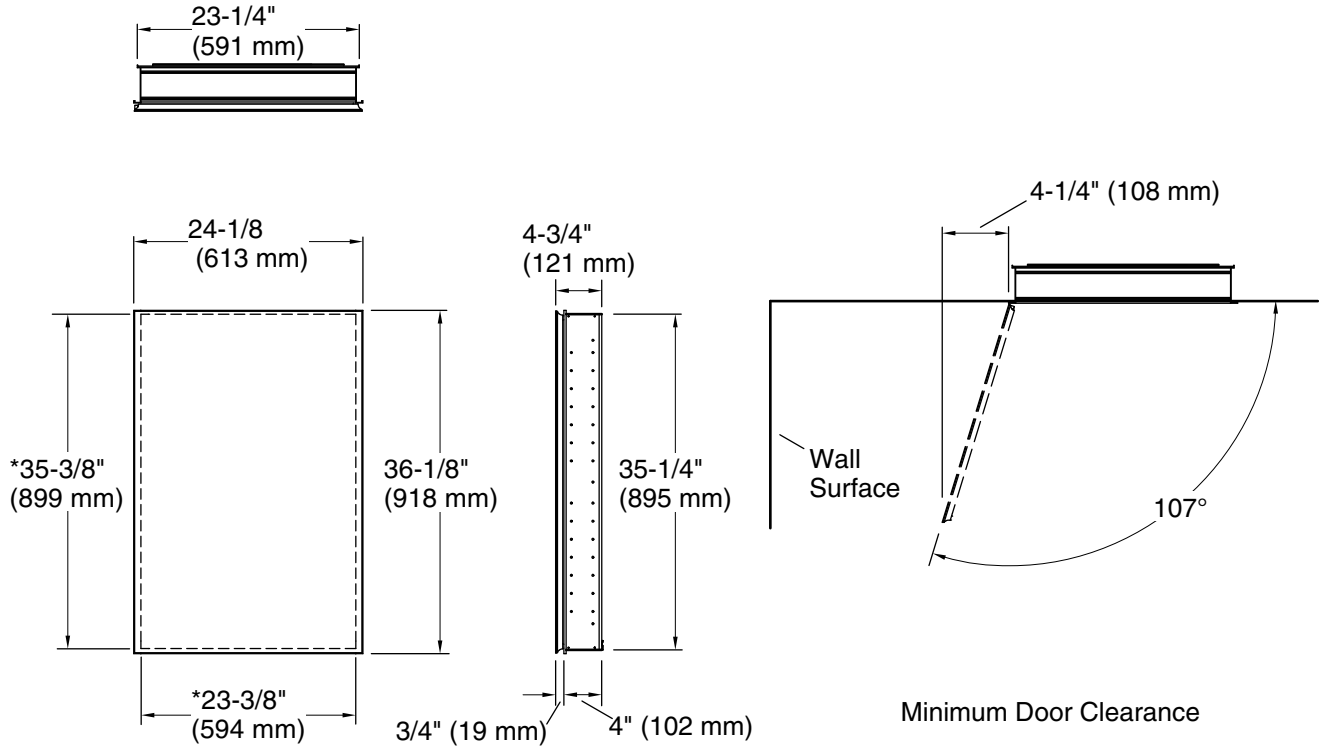

* Recess-Mount Cutout

Technical Information

All product dimensions are nominal.

Notes

Install this product according to the installation guide.

When determining the height of the medicine cabinet, ensure the mirrored door will clear all obstacles (such as a faucet). A minimum distance of 3" (76 mm) is required.

For surface-mount, use anchors (not provided) rated for the loaded weight of this product.