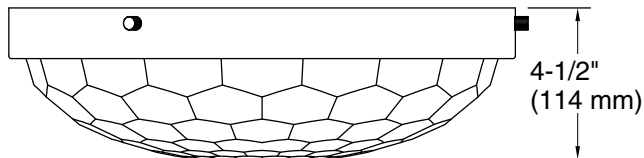

UL 1598
CSA C22.2 No. 250.0

KOHLER® Indoor Lighting Fixtures Limited Warranty

See website for detailed warranty information.

Available Colors/Finishes

Color tiles intended for reference only.

Color	Code	Description
	SNL	Polished Nickel
	BNL	Brushed Nickel
	CPL	Polished Chrome
	2GL	Brushed Moderne Brass

Required Electrical Service

One dedicated circuit required.

Lights: 120 V, 1.5 A, 60 Hz

Technical Information

All product dimensions are nominal.

Material: Steel, Aluminum, Glass

Number of Lights: 3

Lighting Type: Socket-based