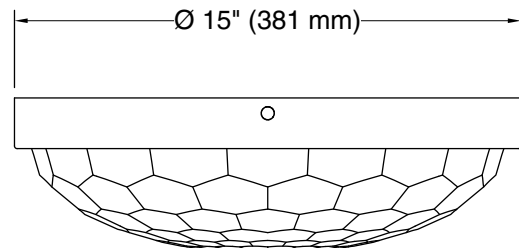

UL 1598
CSA C22.2 No. 250.0

KOHLER® Indoor Lighting Fixtures Limited Warranty

See website for detailed warranty information.

Available Colors/Finishes

Color tiles intended for reference only.

Color	Code	Description
	SNL	Polished Nickel
	BNL	Brushed Nickel
	CPL	Polished Chrome
	2GL	Brushed Moderne Brass