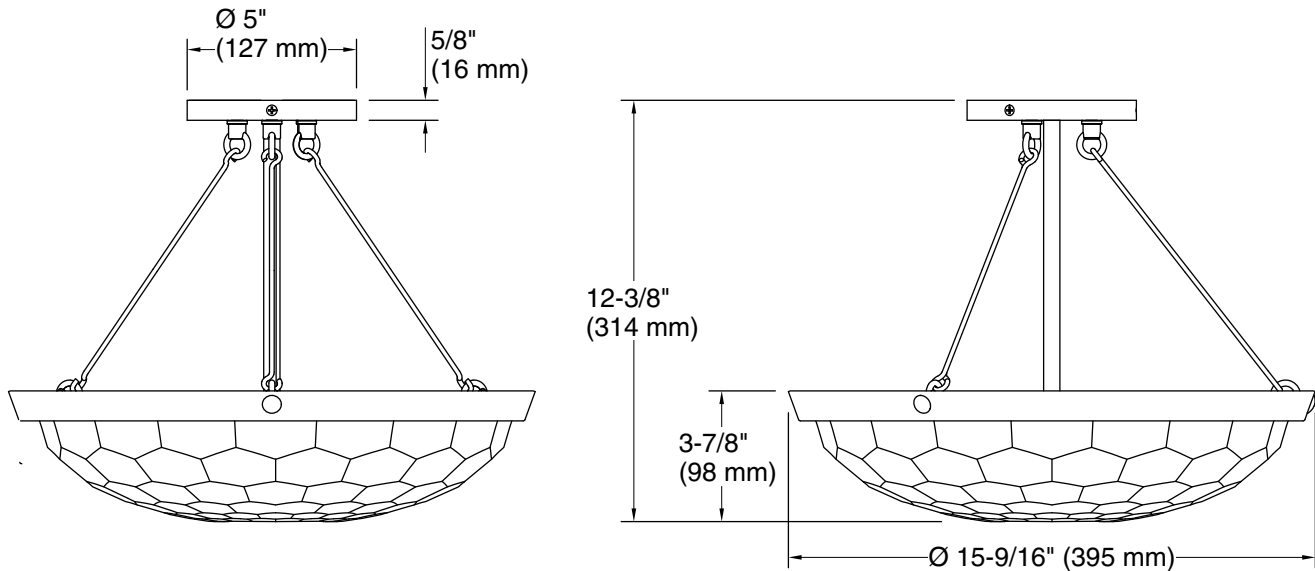

Required Electrical Service

One dedicated circuit required.

Lights: 120 V, 1.5 A, 60 Hz

Technical Information

All product dimensions are nominal.

Material: Steel, Aluminum, Zinc, Glass

Number of Lights: 3

Lighting Type: Socket-based

Socket Type: E-12 Candelabra

Number of Shades: 1

Shade Type: Crystal

Electrical component rating: Socket Rating: 60 Hz, 60 W