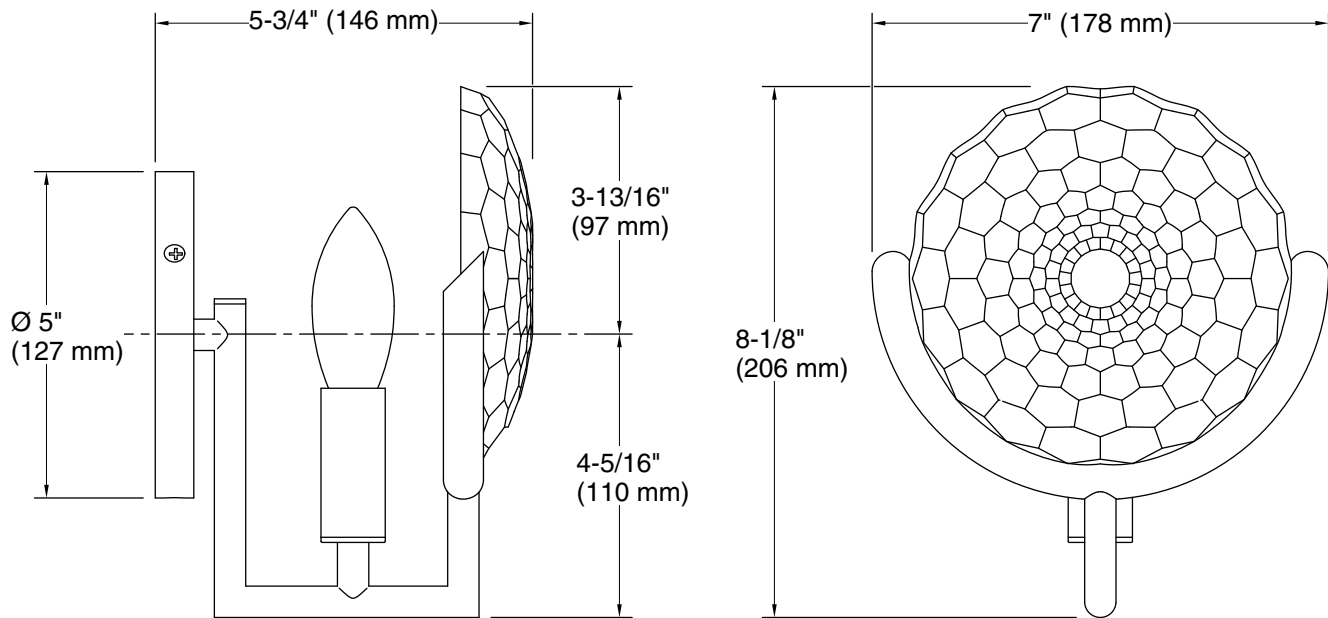

Required Electrical Service

One dedicated circuit required.

Lights: 120 V, 0.5 A, 60 Hz

Technical Information

All product dimensions are nominal.

Material: Steel, Aluminum, Zinc, Glass

Number of Lights: 1

Lighting Type: Socket-based