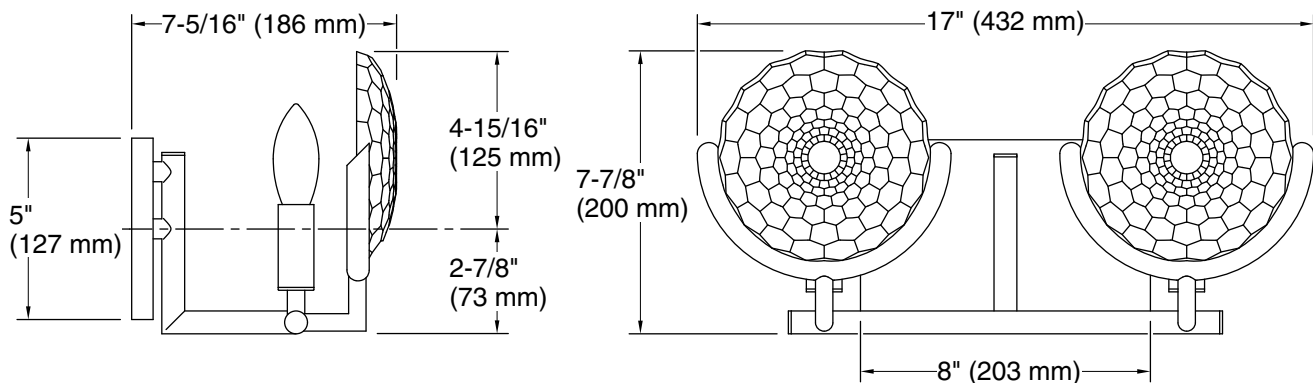

Required Electrical Service

One dedicated circuit required.

Lights: 120 V, 1 A, 60 Hz

Technical Information

All product dimensions are nominal.

Material: Steel, Aluminum, Zinc, Glass

Number of Lights: 2

Lighting Type: Socket-based

Socket Type: E-12 Candelabra

Number of Shades: 2

Shade Type: Glass - clear

Hanging Type: Non-hanging

Electrical component Socket Rating: 60 Hz, 60 W
rating: