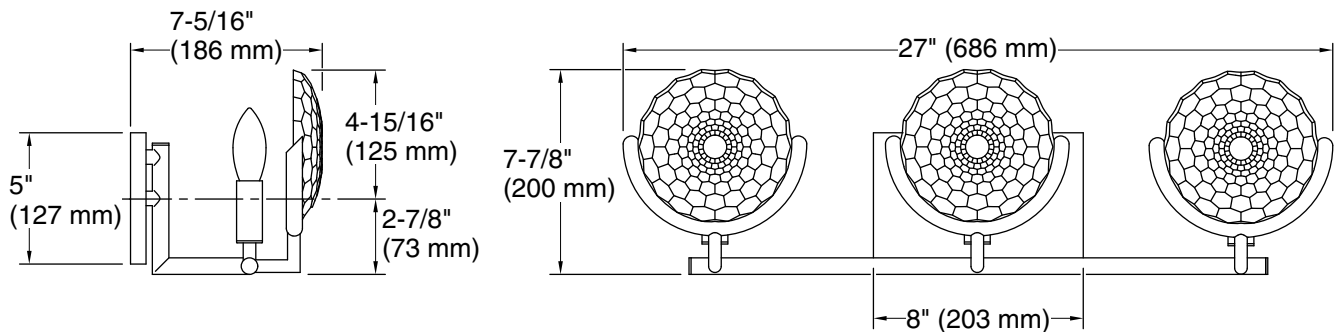

UL 1598
CSA C22.2 No. 250.0

KOHLER® Indoor Lighting Fixtures Limited Warranty

See website for detailed warranty information.

Available Colors/Finishes

Color tiles intended for reference only.

Color	Code	Description
	SNL	Polished Nickel
	BNL	Brushed Nickel
	CPL	Polished Chrome
	2GL	Brushed Moderne Brass

Required Electrical Service

One dedicated circuit required.

Lights: 120 V, 1.5 A, 60 Hz

Technical Information

All product dimensions are nominal.

Material: Steel, Aluminum, Zinc, Glass

Number of Lights: 3

Lighting Type: Socket-based

Socket Type: E-12 Candelabra

Number of Shades: 3

Shade Type: Glass - clear

Hanging Type: Non-hanging

Electrical component Socket Rating: 60 Hz, 60 W
rating: