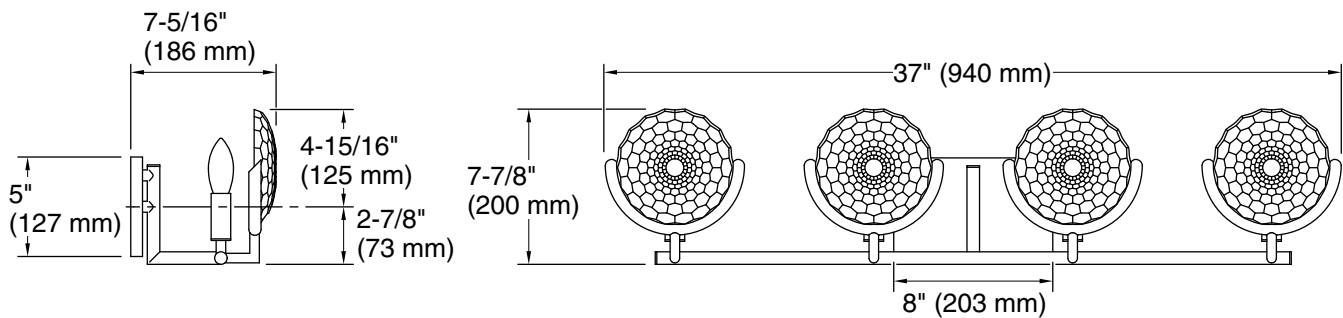

Required Electrical Service

One dedicated circuit required.

Lights: 120 V, 2 A, 60 Hz

Technical Information

All product dimensions are nominal.

Material: Steel, Aluminum, Zinc, Glass

Number of Lights: 4

Lighting Type: Socket-based

Socket Type: E-12 Candelabra

Number of Shades: 4

Shade Type: Glass - clear

Hanging Type: Non-hanging

Electrical component Socket Rating: 60 Hz, 60 W
rating: