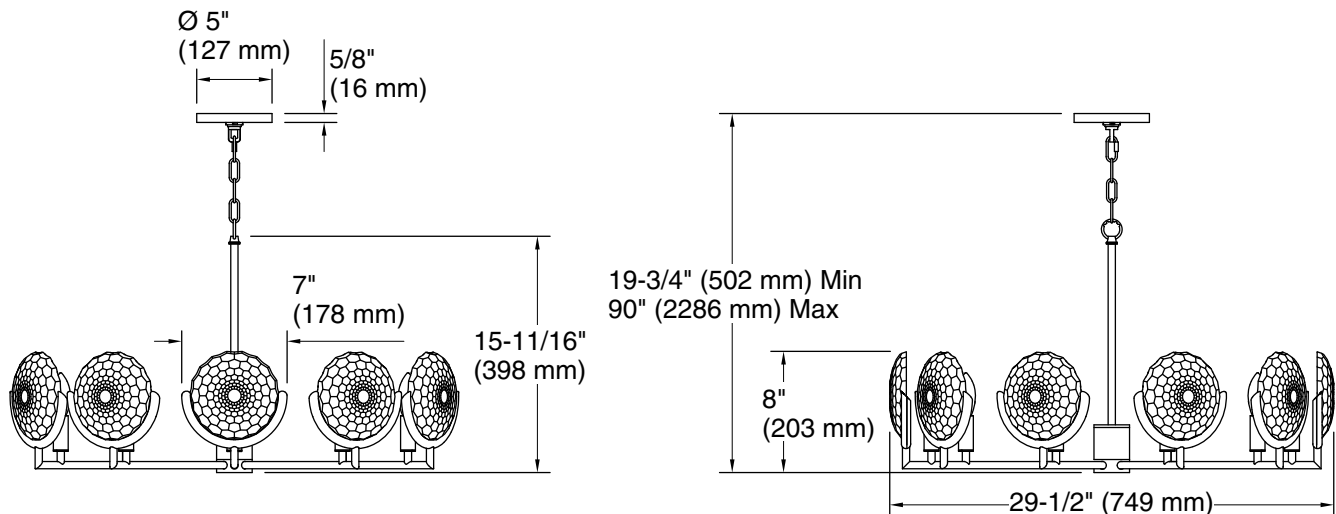

Required Electrical Service

One dedicated circuit required.

Lights: 120 V, 5 A, 60 Hz

Technical Information

All product dimensions are nominal.

Material: Steel, Aluminum, Zinc, Glass

Number of Lights: 10

Lighting Type: Socket-based

Socket Type: E-12 Candelabra

Number of Shades: 10

Shade Type: Crystal

Hanging Type: Chain

Height: 19-11/16" (500 mm) - 90" (2286 mm)

Electrical component Socket Rating: 60 Hz, 60 W
rating: