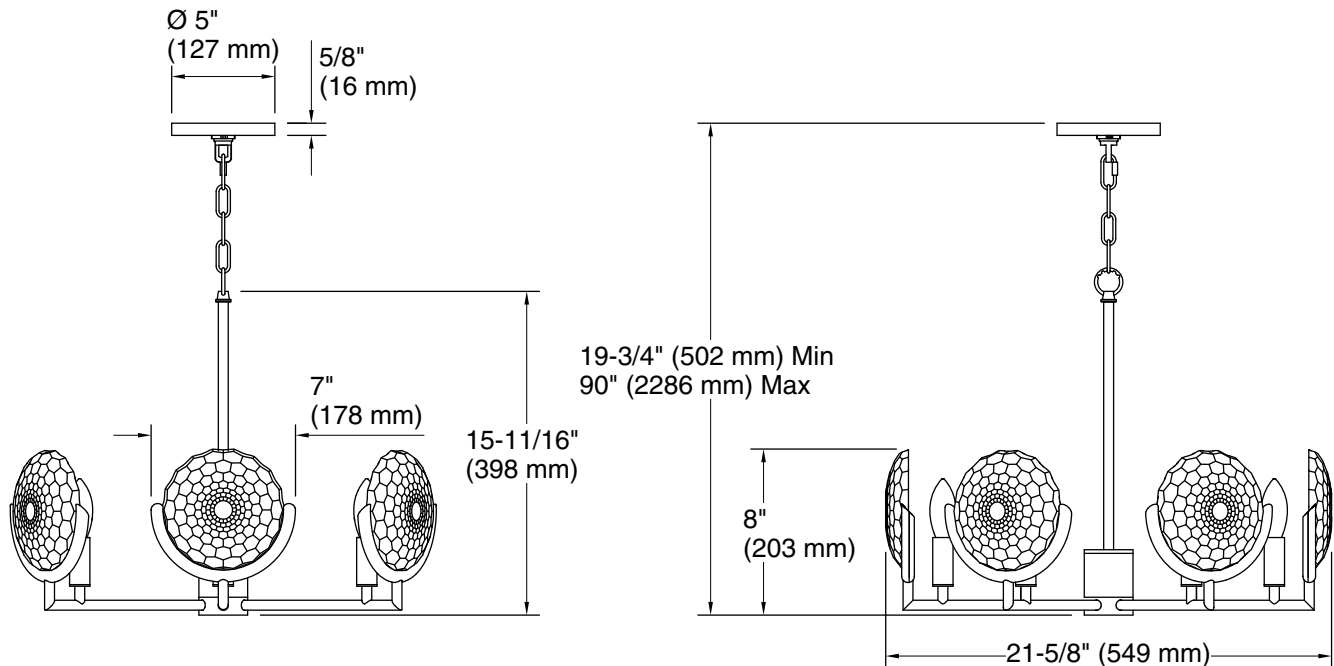

Required Electrical Service

One dedicated circuit required.

Lights: 120 V, 3 A, 60 Hz

Technical Information

All product dimensions are nominal.

Material: Steel, Aluminum, Zinc, Glass

Number of Lights: 6

Lighting Type: Socket-based

Socket Type: E-12 Candelabra

Number of Shades: 6

Shade Type: Glass - clear

Hanging Type: Chain

Height: 19-3/4" (501 mm) -
89-15/16" (2285 mm)

Electrical component rating: Socket Rating: 60 Hz, 60 W