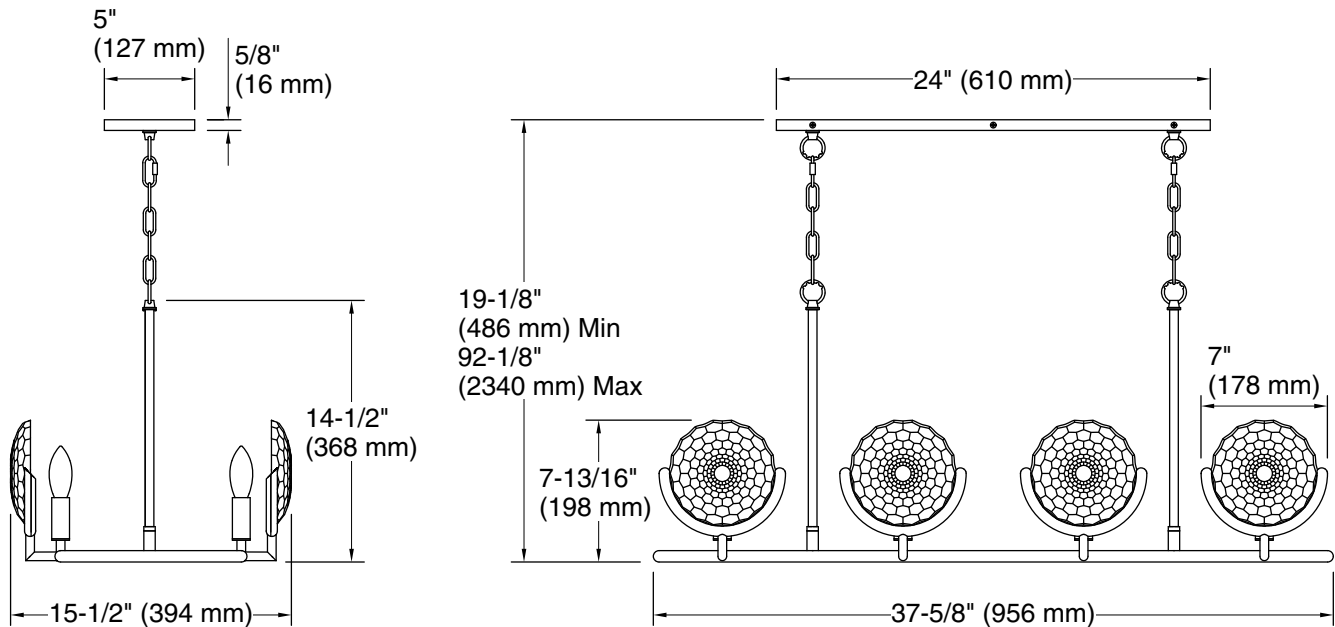

Required Electrical Service

One dedicated circuit required.

Lights: 120 V, 4 A, 60 Hz

Technical Information

All product dimensions are nominal.

Material: Steel, Aluminum, Zinc, Glass

Number of Lights: 8

Lighting Type: Socket-based

Socket Type: E-12 Candelabra

Number of Shades: 8

Shade Type: Glass - clear

Hanging Type: Chain

Height: 19-1/16" (485 mm) - 92-1/8" (2340 mm)

Electrical component Socket Rating: 60 Hz, 60 W
rating: