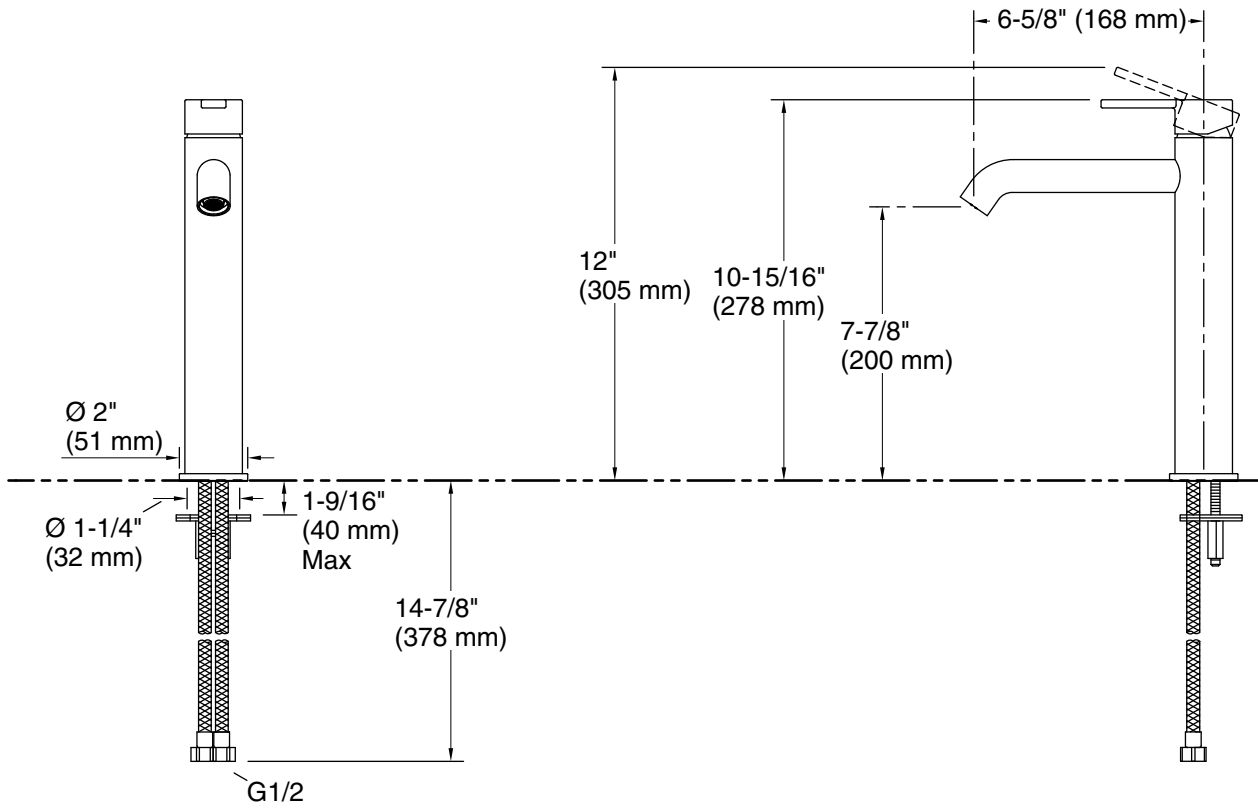

Technical Information

All product dimensions are nominal.

Faucet:

Flow rate: 2.2 gal/min (8.3 l/min)

Drain included: Yes

Drain with overflow: Yes

Notes

Install this product according to the installation guide.