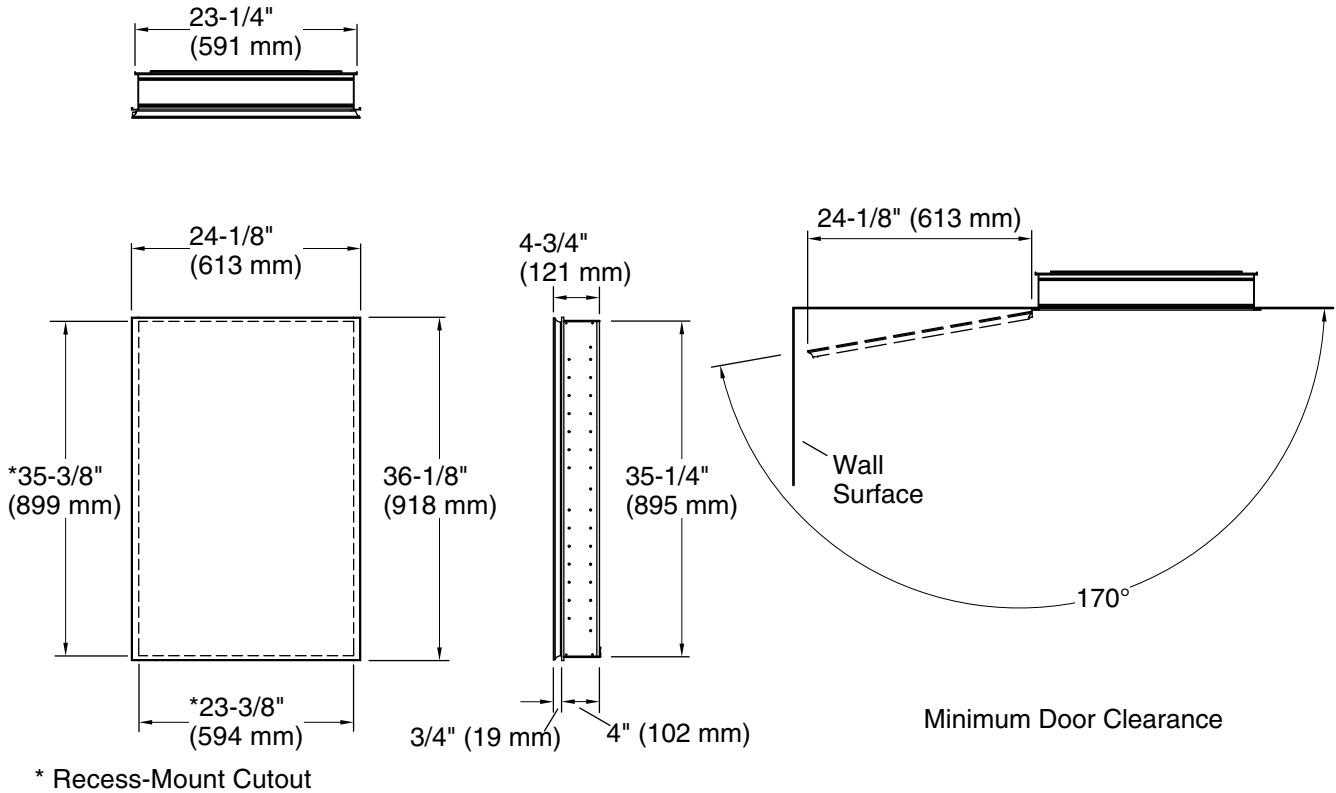

Technical Information

All product dimensions are nominal.

Notes

Install this product according to the installation guide.

When determining the height of the medicine cabinet, ensure the mirrored door will clear all obstacles (such as a faucet). A minimum distance of 3" (76 mm) is required.

For surface-mount, use anchors (not provided) rated for the loaded weight of this product.