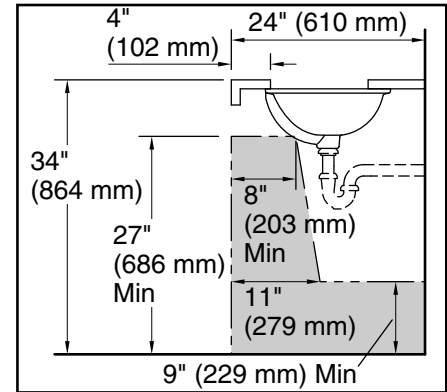

10-22-2024 00:07 - US/CA

THE BOLD LOOK
OF **KOHLER**®

Sartorial™ Paisley Caxton®

20" rectangular undermount bathroom sink
K-29471-FP1

Recommended ADA Installation

Technical Information

All product dimensions are nominal.

- Basin configuration: Single Bowl
- Bowl area (Only):
Length: 17-5/16" (440 mm)
Width: 13" (330 mm)
Bowl depth: 5-5/16" (135 mm)
- With overflow: Yes

Notes

Install this product according to the installation instructions.