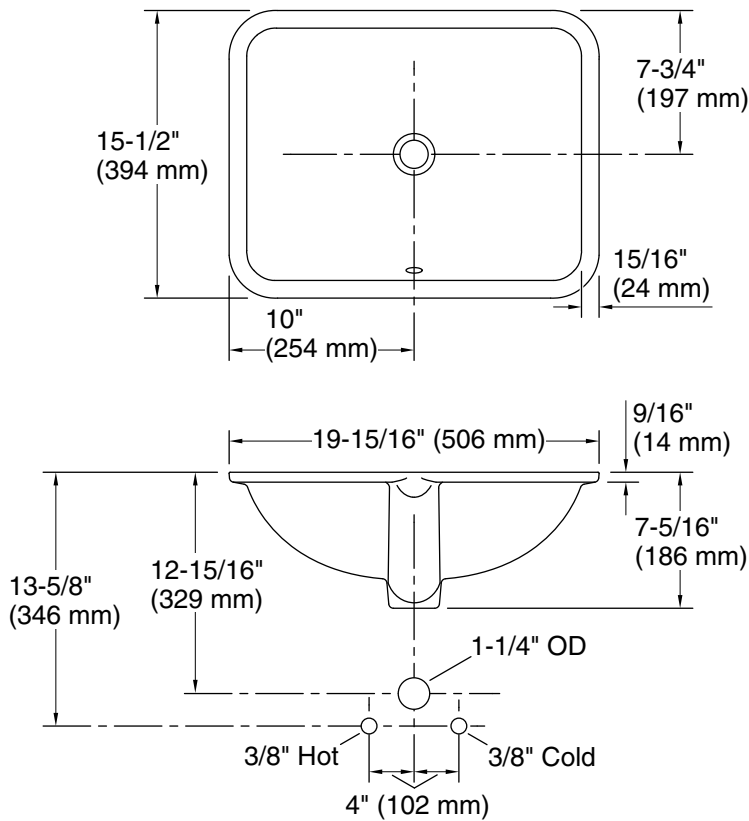

10-22-2024 00:07 - US/CA

THE BOLD LOOK
OF **KOHLER**®

Sartorial™ Paisley Caxton®

20" rectangular undermount bathroom sink
K-29471-FP1

Recommended ADA Installation

Technical Information

All product dimensions are nominal.

- Basin configuration: Single Bowl
- Bowl area (Only):
Length: 17-5/16" (440 mm)
Width: 13" (330 mm)
Bowl depth: 5-5/16" (135 mm)
- With overflow: Yes

Notes

Install this product according to the installation instructions.