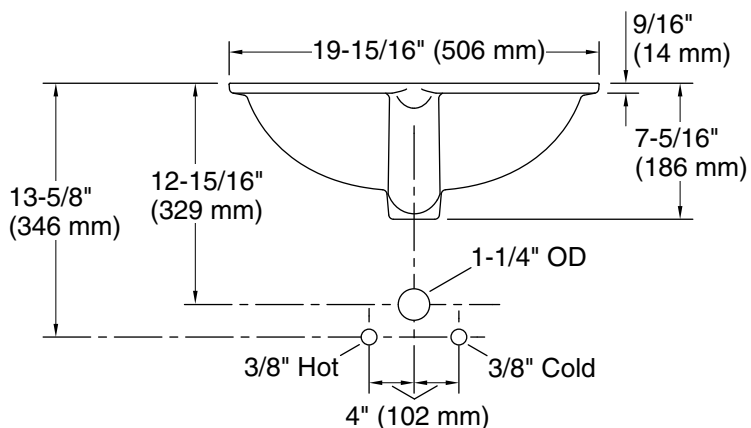

Sartorial™ Paisley Caxton®
20" rectangular undermount bathroom sink
K-29471-FP2

Technical Information

All product dimensions are nominal.

- Basin configuration: Single Bowl
- Bowl area (Only): Length: 17-5/16" (440 mm)
  Width: 13" (330 mm)
  Bowl depth: 5-5/16" (135 mm)
- With overflow: Yes

Notes

Install this product according to the installation instructions.

NOTICE: Countertop manufacturer or cutter must use the cut-out template provided with the product, or a current one provided by Kohler Co. (call 1-800-4-KOHLER). Kohler Co. is not responsible for cutout errors when the incorrect cut-out template is used.

ADA, CSA B651 compliant when installed to the specific requirements of these regulations.