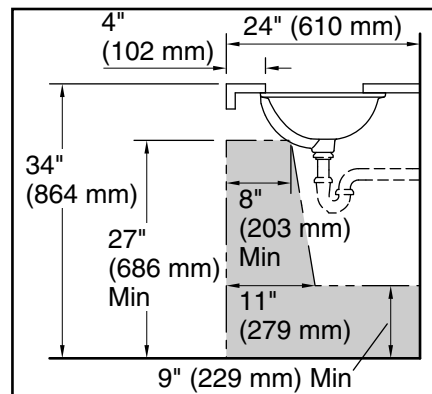

10-21-2024 22:04 - US/CA

THE BOLD LOOK
OF **KOHLER**®

Sartorial™ Paisley Caxton®
 20" rectangular undermount bathroom sink
K-29471-FP2

Recommended ADA Installation

Technical Information

All product dimensions are nominal.

- Basin configuration: Single Bowl
- Bowl area (Only): Length: 17-5/16" (440 mm)
 Width: 13" (330 mm)
 Bowl depth: 5-5/16" (135 mm)
- With overflow: Yes

Notes

Install this product according to the installation instructions.