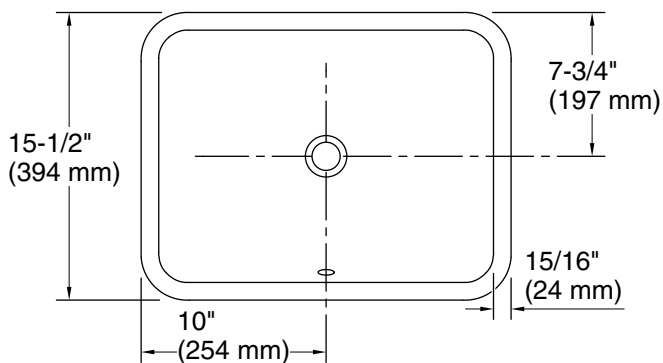

Sartorial™ Paisley Caxton®
20" rectangular undermount bathroom sink
K-29471-FP2

Technical Information

All product dimensions are nominal.

- Basin configuration: Single Bowl
- Bowl area (Only): Length: 17-5/16" (440 mm)
  Width: 13" (330 mm)
  Bowl depth: 5-5/16" (135 mm)
- With overflow: Yes

Notes

Install this product according to the installation instructions.

NOTICE: Countertop manufacturer or cutter must use the cut-out template provided with the product, or a current one provided by Kohler Co. (call 1-800-4-KOHLER). Kohler Co. is not responsible for cutout errors when the incorrect cut-out template is used.

ADA, CSA B651 compliant when installed to the specific requirements of these regulations.