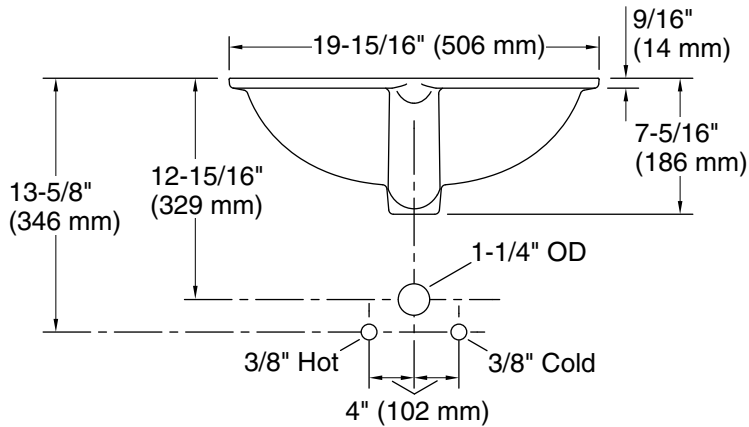

10-21-2024 23:19 - US/CA

THE BOLD LOOK
OF **KOHLER**®

Sartorial™ Herringbone Caxton®
 20" rectangular undermount vessel bathroom sink
K-29471-HD1

Recommended ADA Installation

Technical Information

All product dimensions are nominal.

- Basin configuration: Single Bowl
- Bowl area (Only): Length: 17-3/16" (437 mm)
 Width: 13" (330 mm)
 Bowl depth: 5-3/16" (132 mm)
- With overflow: Yes

Notes

Install this product according to the installation instructions.