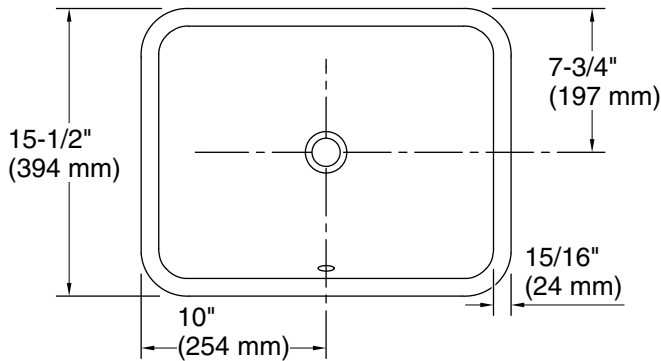

10-21-2024 23:19 - US/CA

THE BOLD LOOK
OF **KOHLER**®

Sartorial™ Herringbone Caxton®
 20" rectangular undermount vessel bathroom sink
K-29471-HD1

Recommended ADA Installation

Technical Information

All product dimensions are nominal.

- Basin configuration: Single Bowl
- Bowl area (Only): Length: 17-3/16" (437 mm)
 Width: 13" (330 mm)
 Bowl depth: 5-3/16" (132 mm)
- With overflow: Yes

Notes

Install this product according to the installation instructions.