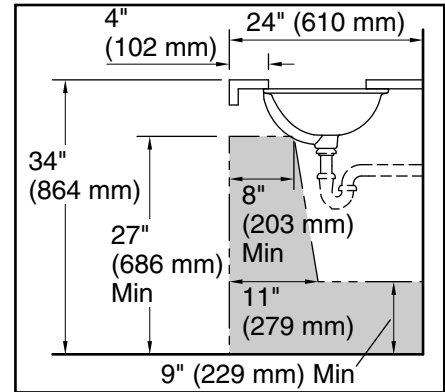

10-21-2024 23:19 - US/CA

THE BOLD LOOK
OF **KOHLER**®

Sartorial™ Herringbone Caxton®
 20" rectangular undermount vessel bathroom sink
K-29471-HD1

Recommended ADA Installation

Technical Information

All product dimensions are nominal.

- Basin configuration: Single Bowl
- Bowl area (Only): Length: 17-3/16" (437 mm)
 Width: 13" (330 mm)
 Bowl depth: 5-3/16" (132 mm)
- With overflow: Yes

Notes

Install this product according to the installation instructions.