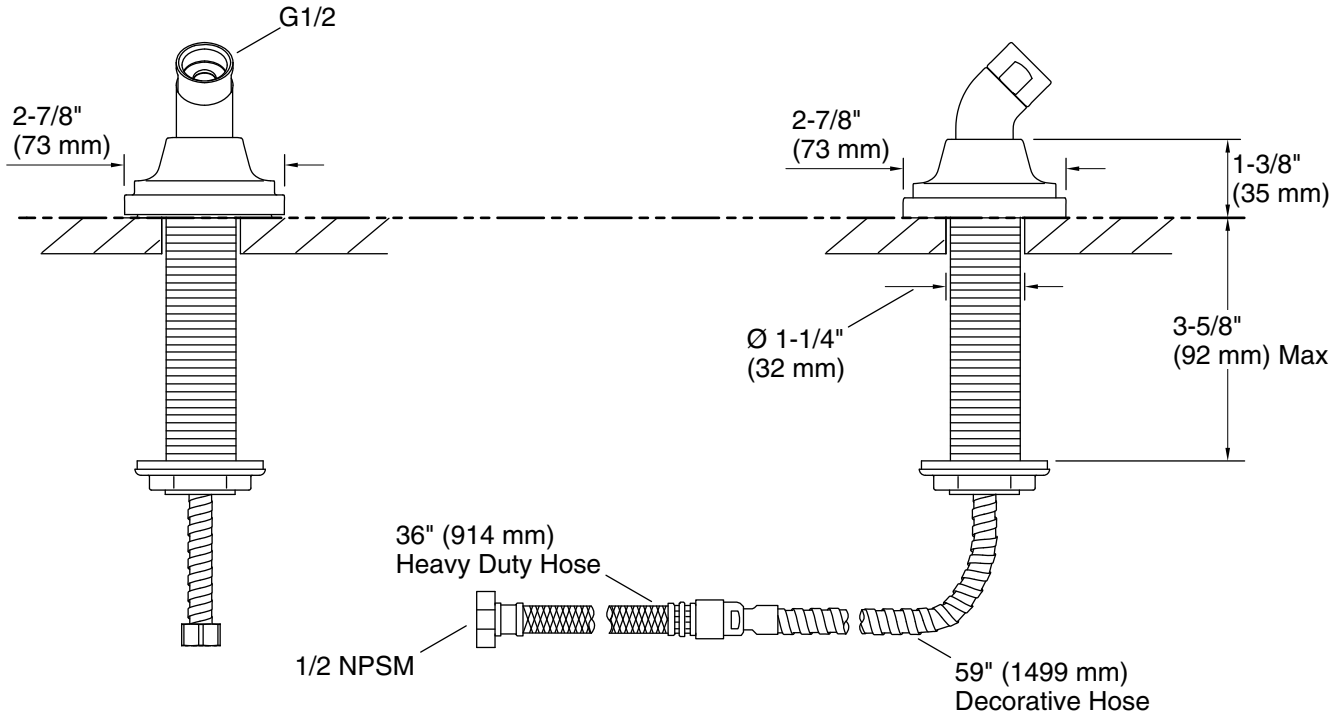

Technical Information

All product dimensions are nominal.

Drain included: No

Handshower:

Rated maximum flow: 0 gal/min (0 l/min)