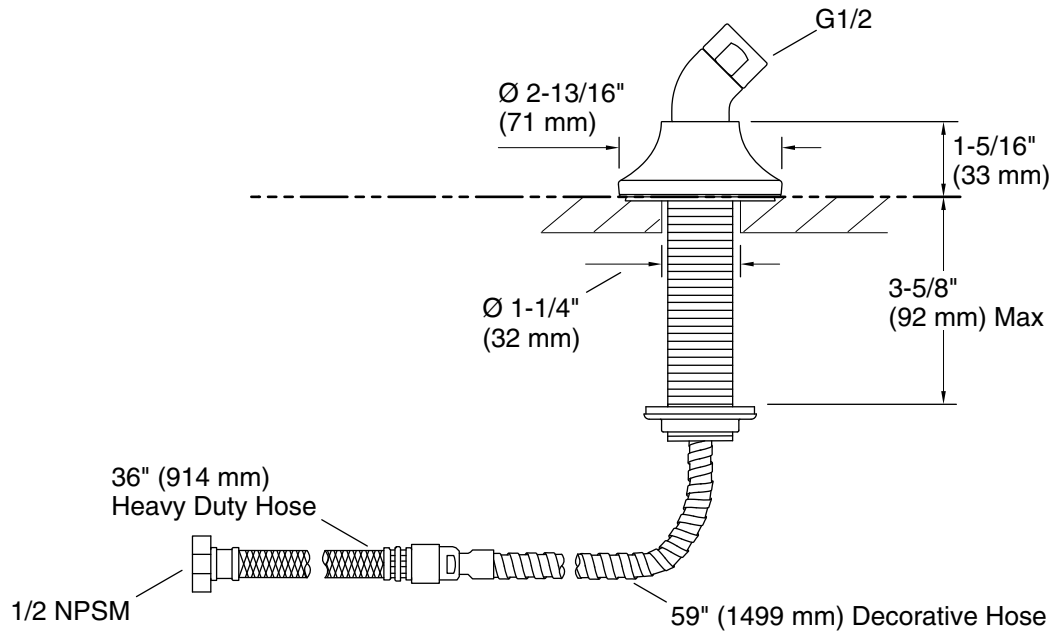

Color	Code	Description
	CP	Polished Chrome
	BN	Vibrant® Brushed Nickel
	BL	Matte Black
	2MB	Vibrant® Brushed Moderne Brass

Technical Information

All product dimensions are nominal.

Spout: