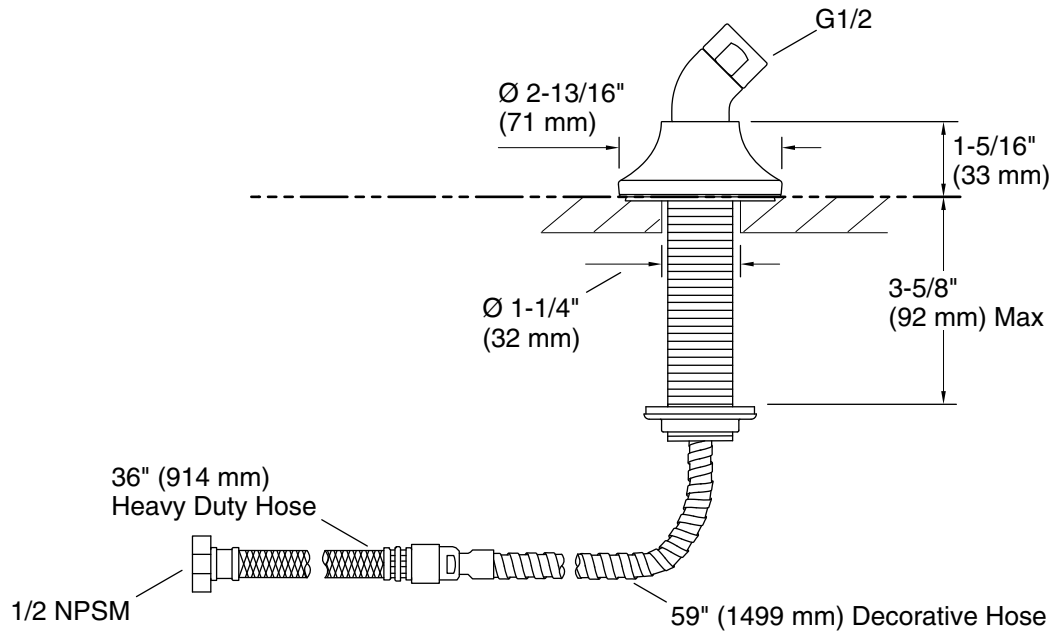

Color	Code	Description
	CP	Polished Chrome
	BN	Vibrant® Brushed Nickel
	BL	Matte Black
	2MB	Vibrant® Brushed Moderne Brass

Technical Information

All product dimensions are nominal.

Drain included: No

Handshower: