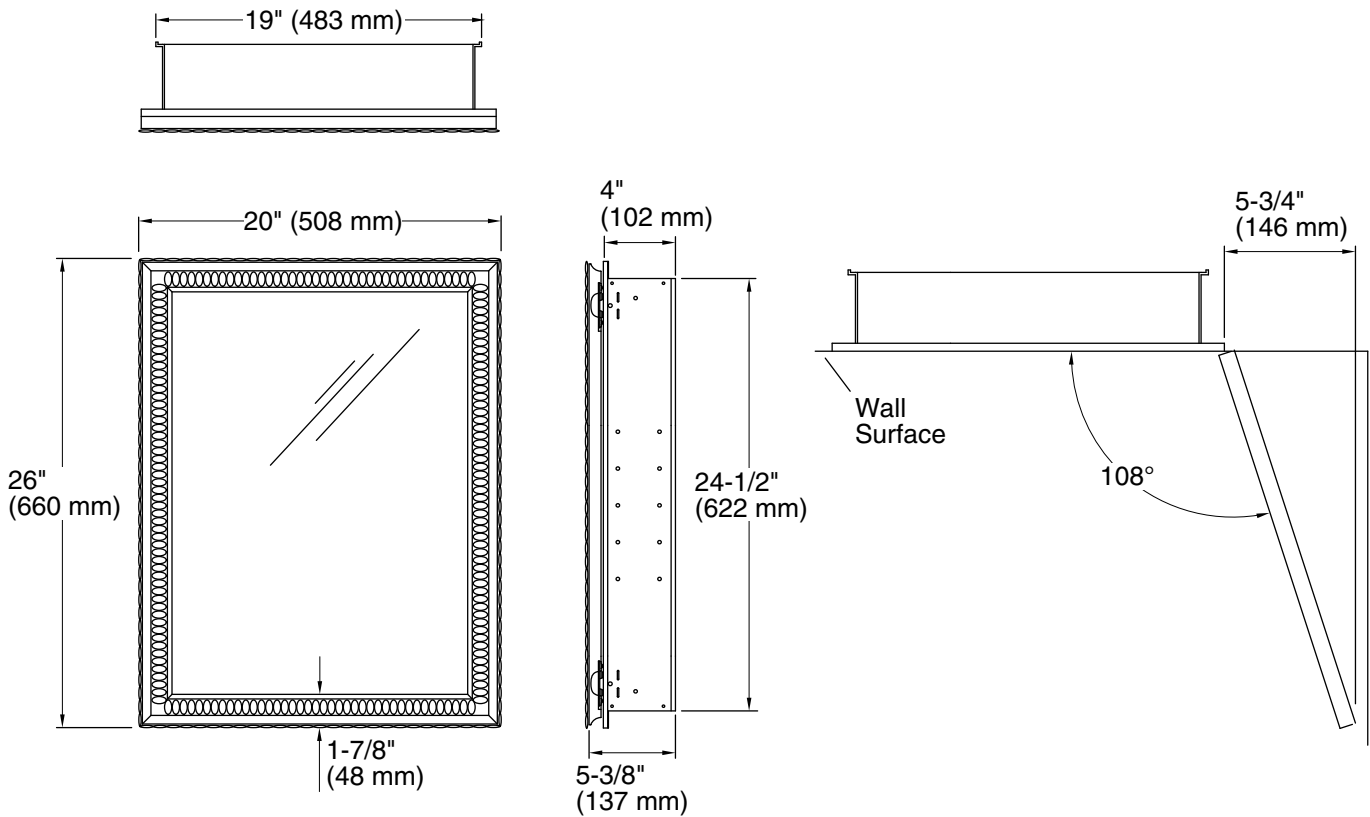

Technical Information

All product dimensions are nominal.

Notes

Install this product according to the installation guide.

When determining the height of the medicine cabinet, ensure the mirrored door will clear all obstacles (such as a faucet). A minimum distance of 3" (76 mm) is required.

For surface-mount, use anchors (not provided) rated for the loaded weight of this product.