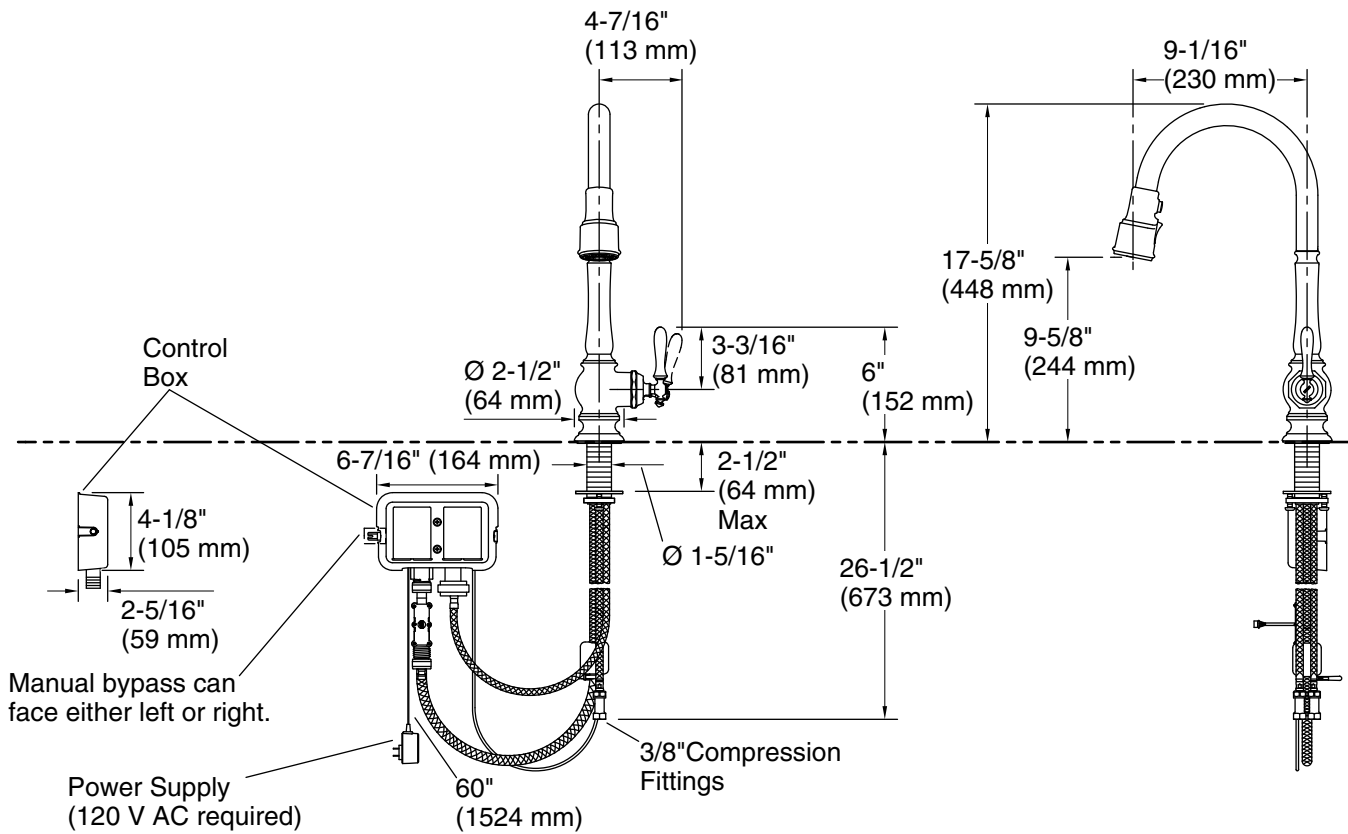

Technical Information

All product dimensions are nominal.

Faucet:

Flow rate: 1.5 gal/min (5.7 l/min)

Drain included: No

Spout:

Spout reach: 9-1/16" (230 mm)

Notes

Install this product according to the installation instructions.

ADA compliant for faucet handles only

ADA, CSA B651 compliant when installed to the specific requirements of these regulations.