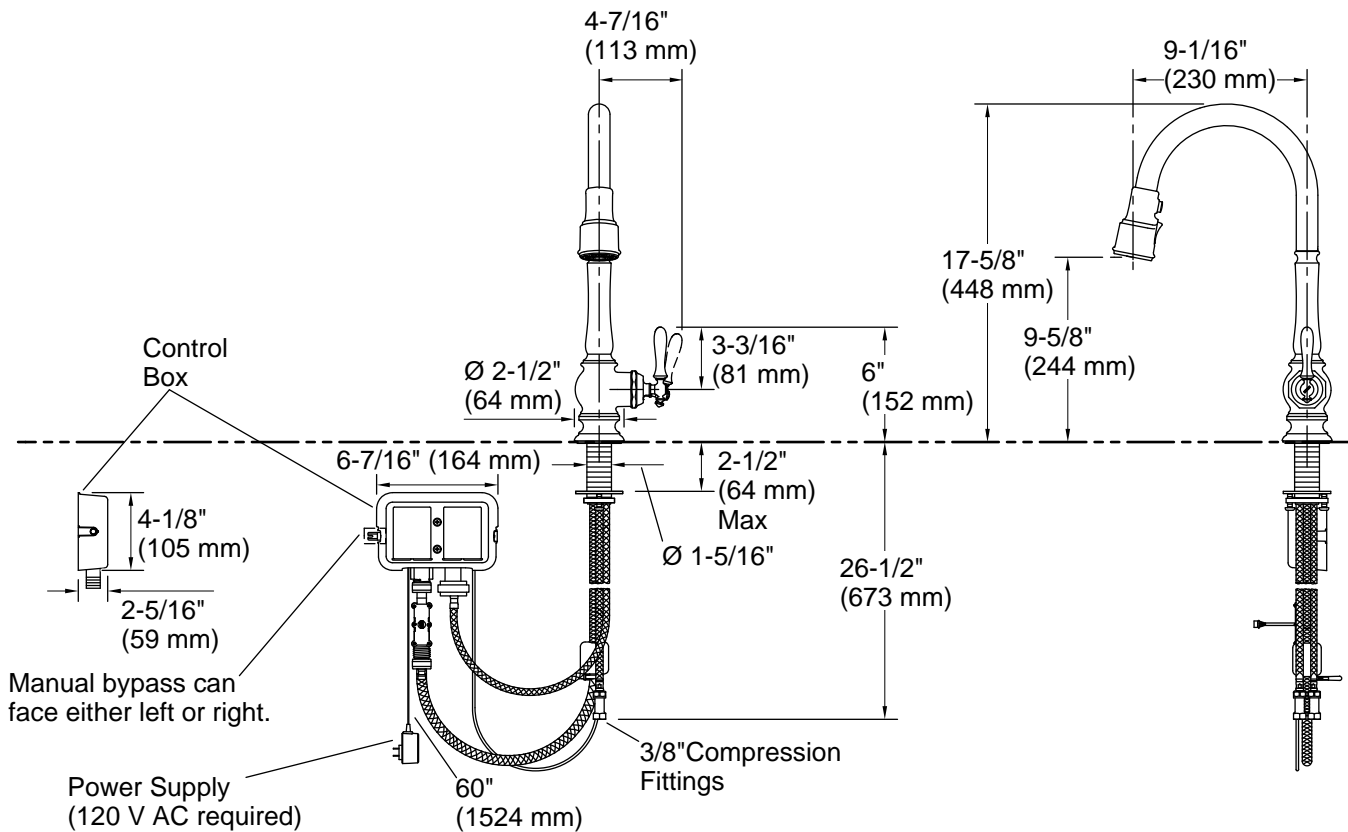

### Technical Information

All product dimensions are nominal.

#### Faucet:

Flow rate: 1.5 gal/min (5.7 l/min)

Drain included: No

#### Spout:

Spout reach: 9-1/16" (230 mm)